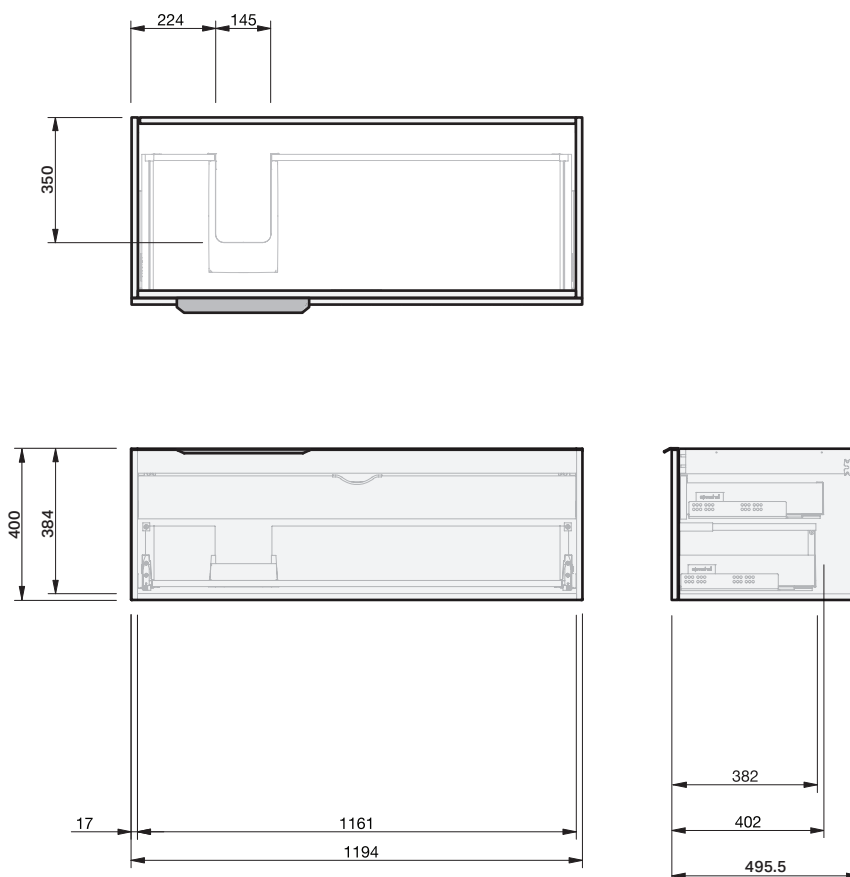

Ivy 50 1Dr Wall **1200L**

CABINET SPECIFICATION

Product Features

Product Code	Console Vanity / 9190 Benchtop Vanity / 9190BT Benchtop Vanity + Concealed Drawer / 9191BT
Product Description	Ivy - Wall - 1200 Left
Drawer Configuration	1 Drawer
Notes	Drawings depict cabinet only and display all concealed drawers. Plumbing positioning still applies if your cabinet code is listed in this document and your concealed drawer configuration differs from image shown.

IMPORTANT NOTE: Throughout this guide, dimensions may vary by ± 2 mm. Please read the installation manual for detailed information on installing the product. St. Michel pursues a policy of continuing improvement in design and manufacturing of its products. The right is therefore reserved to vary specifications without notice.