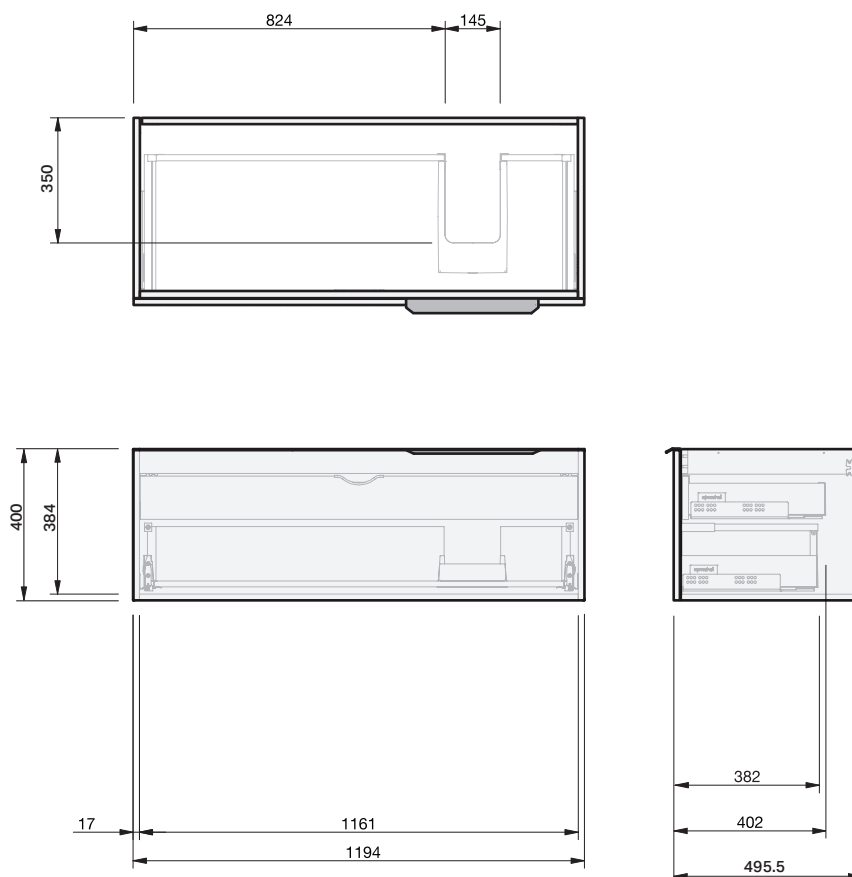

Ivy 50 1Dr Wall **1200R**

CABINET SPECIFICATION

Product Features

Product Code	Console Vanity / 9192 Benchtop Vanity / 9192BT Benchtop Vanity + Concealed Drawer / 9193BT
Product Description	Ivy - Wall - 1200 Right
Drawer Configuration	1 Drawer
Notes	Drawings depict cabinet only and display all concealed drawers. Plumbing positioning still applies if your cabinet code is listed in this document and your concealed drawer configuration differs from image shown.

IMPORTANT NOTE: Throughout this guide, dimensions may vary by ± 2 mm. Please read the installation manual for detailed information on installing the product. St. Michel pursues a policy of continuing improvement in design and manufacturing of its products. The right is therefore reserved to vary specifications without notice.