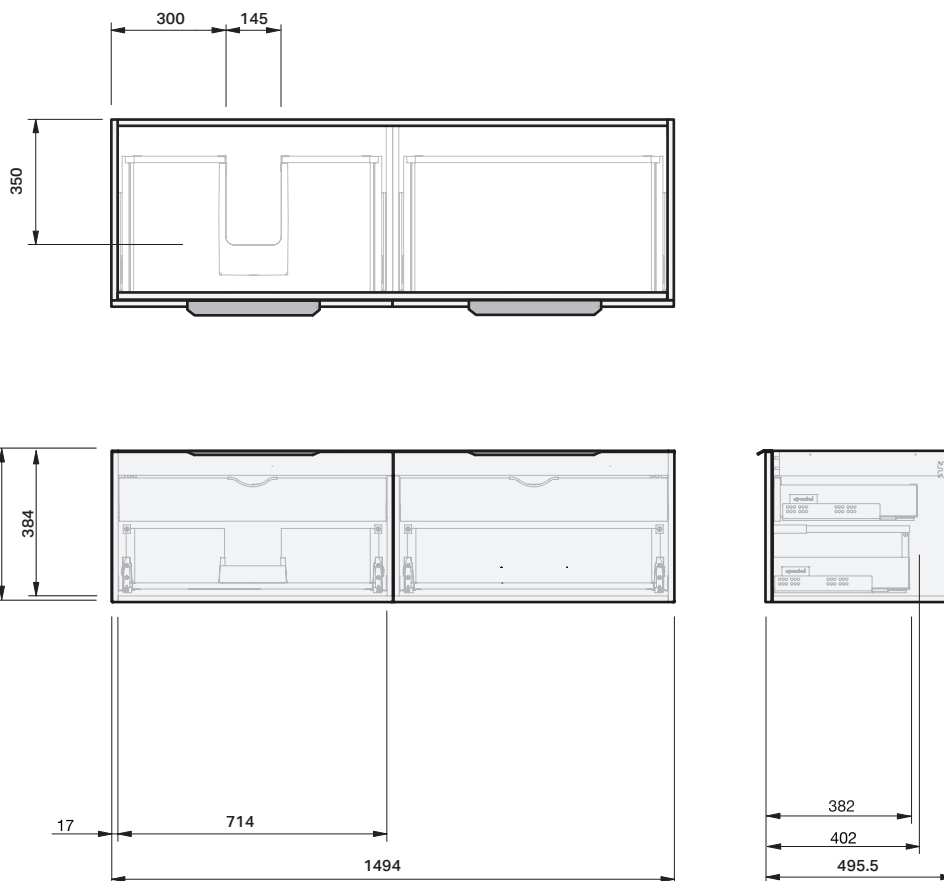

Ivy 50

2Dr Wall 1500L Benchtap

CABINET SPECIFICATION

Product Features

Product Code	Benchtap Vanity / 9198BT Benchtap Vanity + Left Concealed Drawer / 9199BT Benchtap Vanity + Right Concealed Drawer / 9200BT Benchtap Vanity + Left + Right Concealed Drawer / 9201BT
Product Description	Ivy - Wall - 1500 Left
Drawer Configuration	2 Drawer
Notes	Drawings depict cabinet only and display all concealed drawers. Plumbing positioning still applies if your cabinet code is listed in this document and your concealed drawer configuration differs from image shown.

IMPORTANT NOTE: Throughout this guide, dimensions may vary by ± 2 mm. Please read the installation manual for detailed information on installing the product. St. Michel pursues a policy of continuing improvement in design and manufacturing of its products. The right is therefore reserved to vary specifications without notice.