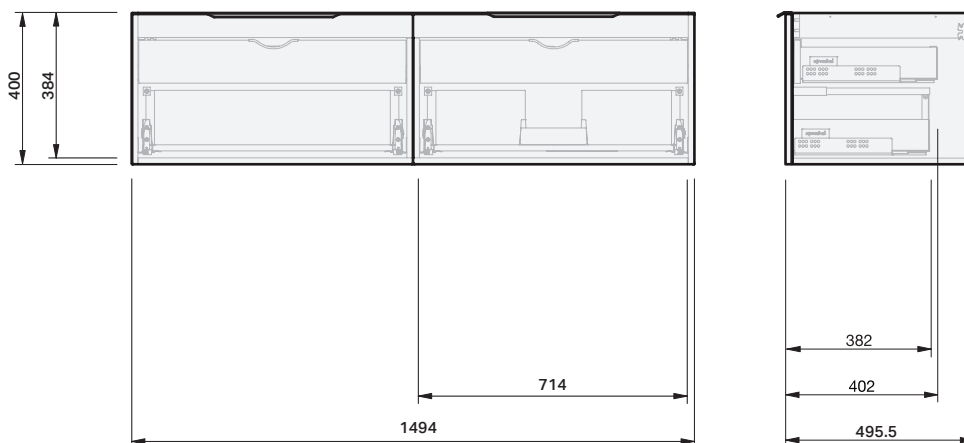

Ivy 50

2Dr Wall 1500R Benchtop

CABINET SPECIFICATION

Product Features

Product Code	Benchtop Vanity / 9202BT Benchtop Vanity + Left Concealed Drawer / 9203BT Benchtop Vanity + Right Concealed Drawer / 9204BT Benchtop Vanity + Left + Right Concealed Drawer / 9205BT
Product Description	Ivy - Wall - 1500 Right
Drawer Configuration	2 Drawer
Notes	Drawings depict cabinet only and display all concealed drawers. Plumbing positioning still applies if your cabinet code is listed in this document and your concealed drawer configuration differs from image shown.

IMPORTANT NOTE: Throughout this guide, dimensions may vary by ± 2 mm. Please read the installation manual for detailed information on installing the product. St. Michel pursues a policy of continuing improvement in design and manufacturing of its products. The right is therefore reserved to vary specifications without notice.