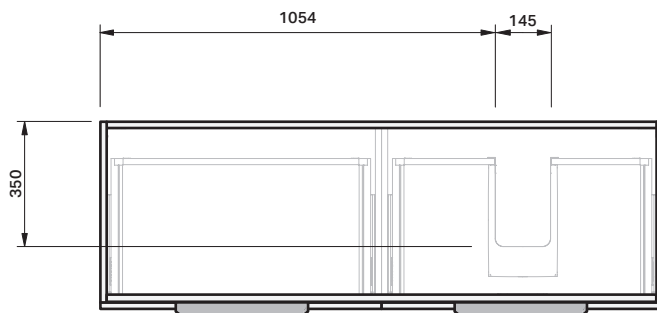

Ivy 50

2Dr Wall 1500R Benchtop

CABINET SPECIFICATION

Product Features

Product Code	Benchtop Vanity / 9202BT Benchtop Vanity + Left Concealed Drawer / 9203BT Benchtop Vanity + Right Concealed Drawer / 9204BT Benchtop Vanity + Left + Right Concealed Drawer / 9205BT
Product Description	Ivy - Wall - 1500 Right
Drawer Configuration	2 Drawer
Notes	Drawings depict cabinet only and display all concealed drawers. Plumbing positioning still applies if your cabinet code is listed in this document and your concealed drawer configuration differs from image shown.

IMPORTANT NOTE: Throughout this guide, dimensions may vary by ± 2 mm. Please read the installation manual for detailed information on installing the product. St. Michel pursues a policy of continuing improvement in design and manufacturing of its products. The right is therefore reserved to vary specifications without notice.