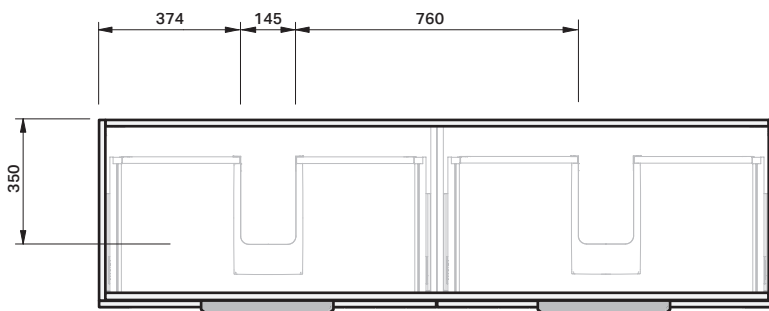

## 2Dr Wall **1800DB** Benchtop

#### Product Features

Product Code	Benchtop Vanity / 9206BT Benchtop Vanity + Left Concealed Drawer / 9207BT Benchtop Vanity + Right Concealed Drawer / 9208BT Benchtop Vanity + Left + Right Concealed Drawer / 9209BT
Product Description	Ivy - Wall - 1800 Double
Drawer Configuration	2 Drawer
Notes	Drawings depict cabinet only and display all concealed drawers. Plumbing positioning still applies if your cabinet code is listed in this document and your concealed drawer configuration differs from image shown.

**IMPORTANT NOTE:** Throughout this guide, dimensions may vary by  $\pm 2$ mm. Please read the installation manual for detailed information on installing the product. St. Michel pursues a policy of continuing improvement in design and manufacturing of its products. The right is therefore reserved to vary specifications without notice.