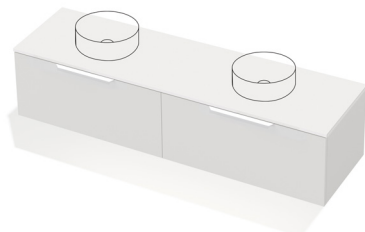

## 2Dr Wall **1800DB** Benchtop

#### Product Features

Product Code	Benchtop Vanity / 9206BT Benchtop Vanity + Left Concealed Drawer / 9207BT Benchtop Vanity + Right Concealed Drawer / 9208BT Benchtop Vanity + Left + Right Concealed Drawer / 9209BT
Product Description	Ivy - Wall - 1800 Double
Drawer Configuration	2 Drawer
Notes	Drawings depict cabinet only and display all concealed drawers. Plumbing positioning still applies if your cabinet code is listed in this document and your concealed drawer configuration differs from image shown.