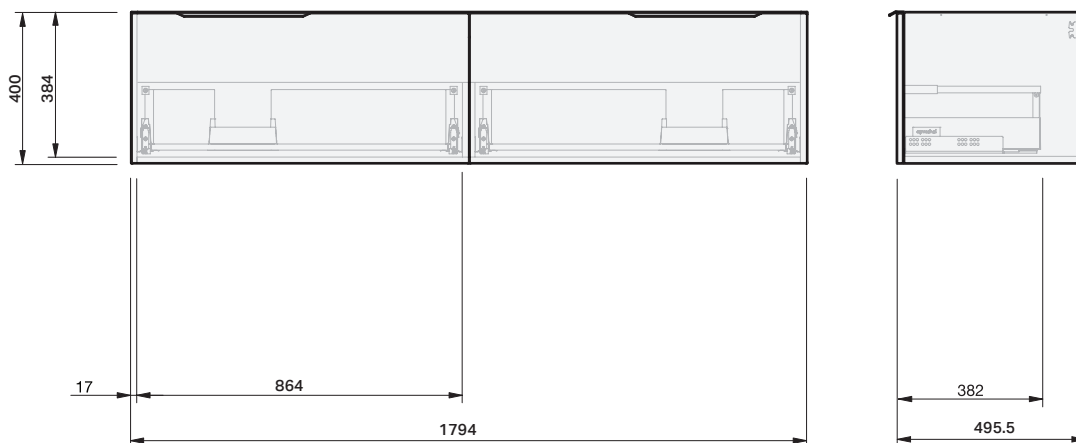

Ivy 50 2Dr Wall **1800DB Console**

CABINET SPECIFICATION

Product Features

Product Code	Console Vanity / 9232
Product Description	Ivy - Wall - 1800 Double
Drawer Configuration	2 Drawer
Notes	Drawings depict cabinet only

IMPORTANT NOTE: Throughout this guide, dimensions may vary by ± 2 mm. Please read the installation manual for detailed information on installing the product. St. Michel pursues a policy of continuing improvement in design and manufacturing of its products. The right is therefore reserved to vary specifications without notice.