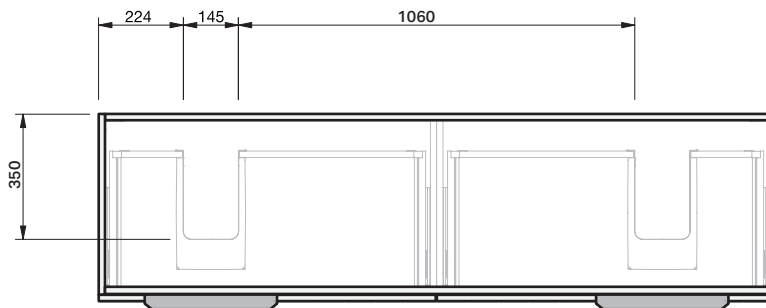

Ivy 50 2Dr Wall **1800DB Console**

CABINET SPECIFICATION

Product Features

Product Code	Console Vanity / 9232
Product Description	Ivy - Wall - 1800 Double
Drawer Configuration	2 Drawer
Notes	Drawings depict cabinet only

IMPORTANT NOTE: Throughout this guide, dimensions may vary by ± 2 mm. Please read the installation manual for detailed information on installing the product. St. Michel pursues a policy of continuing improvement in design and manufacturing of its products. The right is therefore reserved to vary specifications without notice.