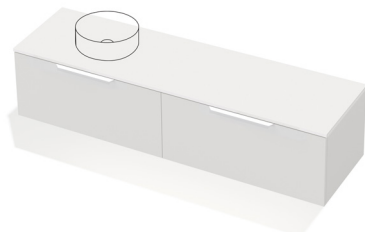

Ivy 50 2Dr Wall **1800L** Benchtop

CABINET SPECIFICATION

Product Features

Product Code	Benchtop Vanity / 9210BT Benchtop Vanity + Left Concealed Drawer / 9211BT Benchtop Vanity + Right Concealed Drawer / 9212BT Benchtop Vanity + Left + Right Concealed Drawer / 9213BT
Product Description	Ivy - Wall - 1800 Left
Drawer Configuration	2 Drawer
Notes	Drawings depict cabinet only and display all concealed drawers. Plumbing positioning still applies if your cabinet code is listed in this document and your concealed drawer configuration differs from image shown.

IMPORTANT NOTE: Throughout this guide, dimensions may vary by ± 2 mm. Please read the installation manual for detailed information on installing the product. St. Michel pursues a policy of continuing improvement in design and manufacturing of its products. The right is therefore reserved to vary specifications without notice.