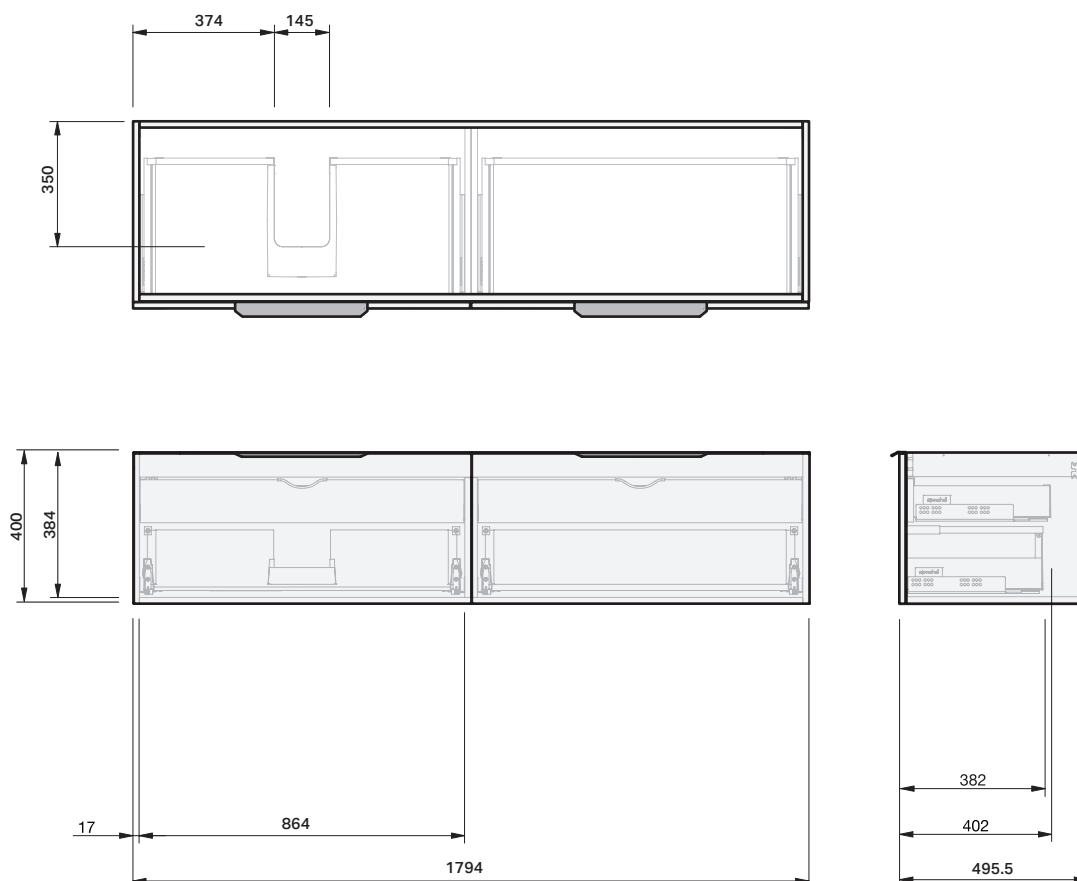

Ivy 50 2Dr Wall **1800L** Benchtop

CABINET SPECIFICATION

Product Features

Product Code	Benchtop Vanity / 9210BT Benchtop Vanity + Left Concealed Drawer / 9211BT Benchtop Vanity + Right Concealed Drawer / 9212BT Benchtop Vanity + Left + Right Concealed Drawer / 9213BT
Product Description	Ivy - Wall - 1800 Left
Drawer Configuration	2 Drawer
Notes	Drawings depict cabinet only and display all concealed drawers. Plumbing positioning still applies if your cabinet code is listed in this document and your concealed drawer configuration differs from image shown.

IMPORTANT NOTE: Throughout this guide, dimensions may vary by ± 2 mm. Please read the installation manual for detailed information on installing the product. St. Michel pursues a policy of continuing improvement in design and manufacturing of its products. The right is therefore reserved to vary specifications without notice.