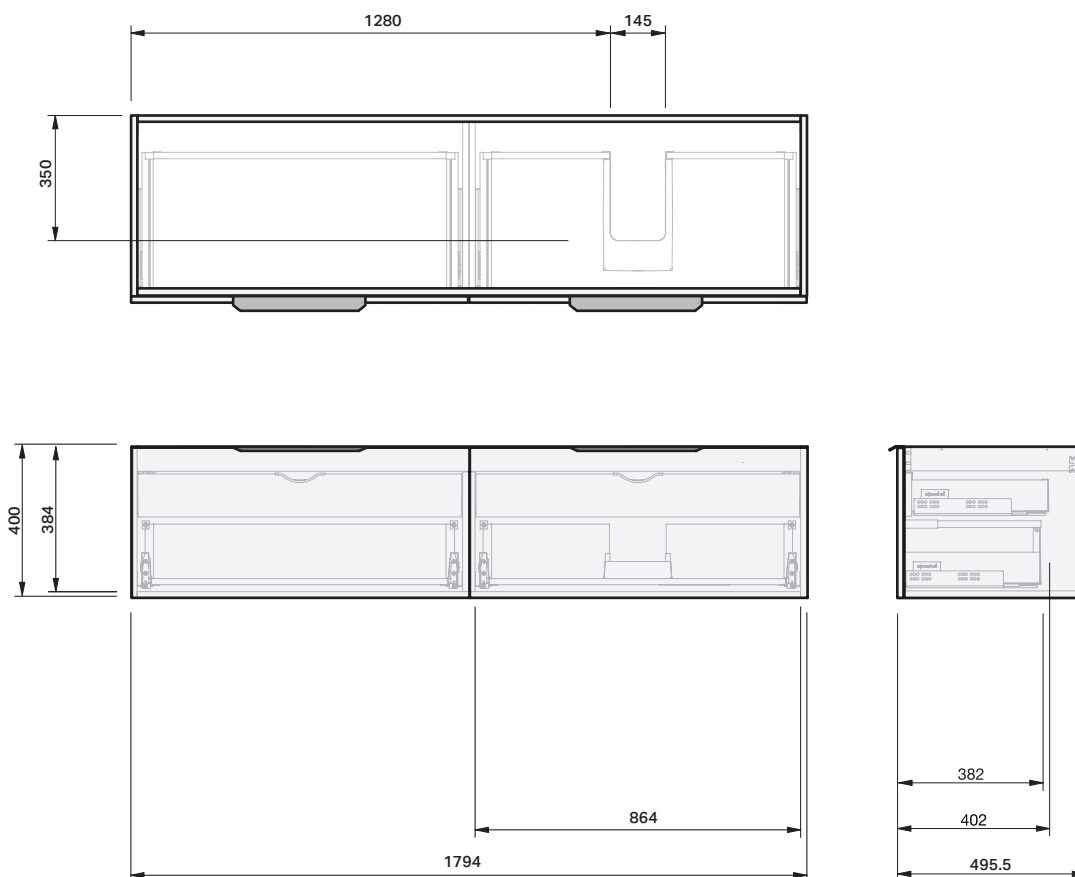

# Ivy 50 2Dr Wall **1800R** Benchtop

## CABINET SPECIFICATION

### Product Features

Product Code	Benchtop Vanity / 9214BT Benchtop Vanity + Left Concealed Drawer / 9215BT Benchtop Vanity + Right Concealed Drawer / 9216BT Benchtop Vanity + Left + Right Concealed Drawer / 9217BT
Product Description	Ivy - Wall - 1800 Right
Drawer Configuration	2 Drawer
Notes	Drawings depict cabinet only and display all concealed drawers. Plumbing positioning still applies if your cabinet code is listed in this document and your concealed drawer configuration differs from image shown.

**IMPORTANT NOTE:** Throughout this guide, dimensions may vary by  $\pm 2$ mm. Please read the installation manual for detailed information on installing the product. St. Michel pursues a policy of continuing improvement in design and manufacturing of its products. The right is therefore reserved to vary specifications without notice.