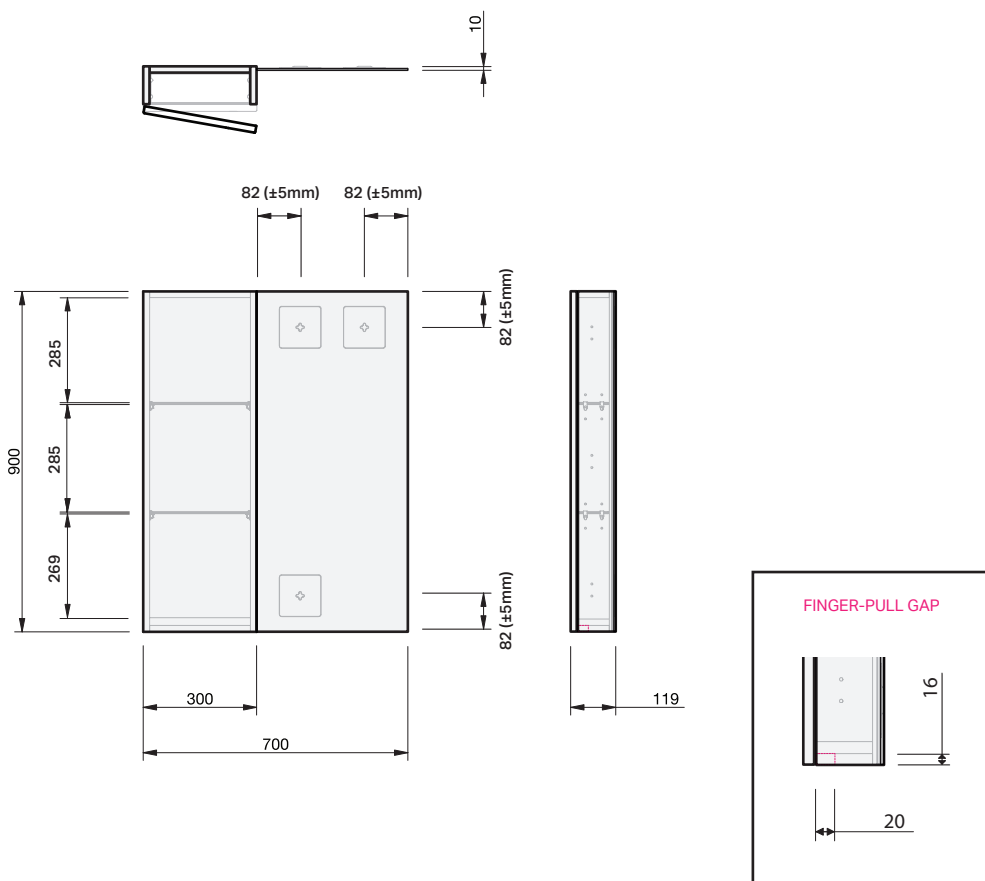

# Ivy 1D 700 Left

## MIRROR SPECIFICATION

### Product Features

Product Code	9260L
Product Description	Ivy Mirror - 700 Left
Drawer Configuration	1 Door

INDICATES FINGER-PULL GAP -----

**IMPORTANT NOTE:** Throughout this guide, dimensions may vary by ± 2mm. Tolerance for bracket position is ± 5mm. Please read the installation manual for detailed information on installing the product. St. Michel pursues a policy of continuing improvement in design and manufacturing of its products. The right is therefore reserved to vary specifications without notice.