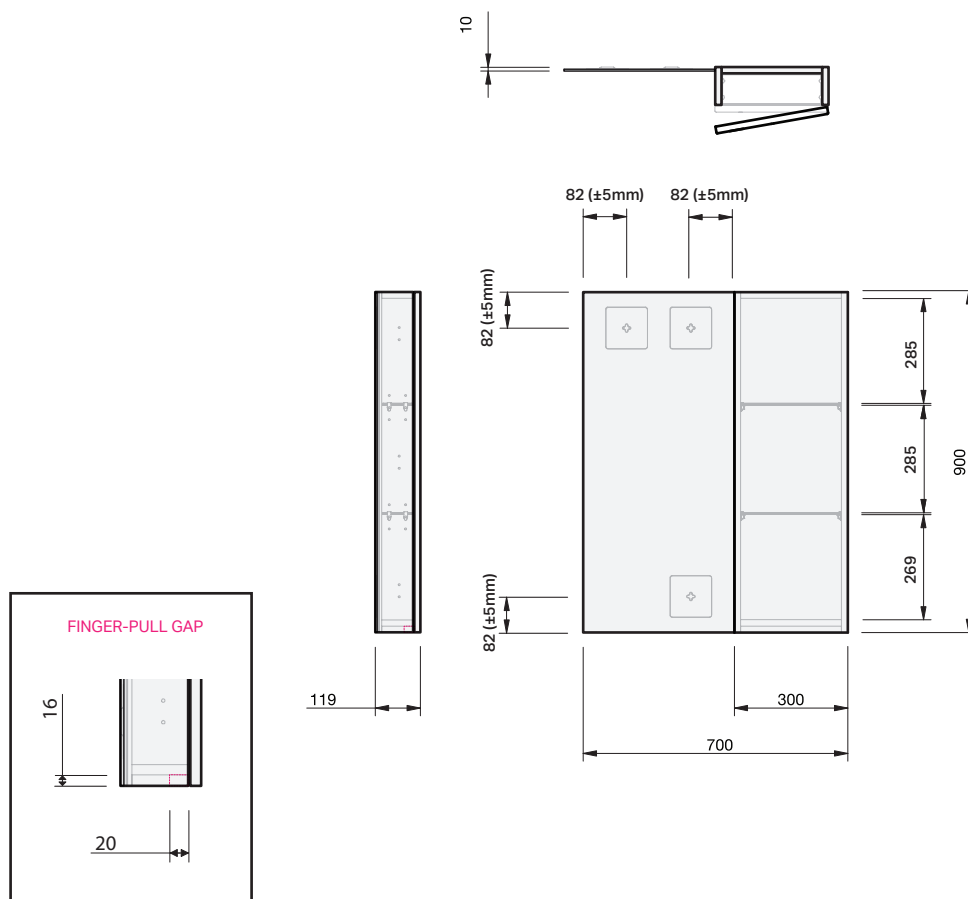

Ivy 1D 700 Right

MIRROR SPECIFICATION

Product Features

Product Code	9260R
Product Description	Ivy Mirror - 700 Right
Drawer Configuration	1 Door

INDICATES FINGER-PULL GAP -----

IMPORTANT NOTE: Throughout this guide, dimensions may vary by ± 2mm. Tolerance for bracket position is ± 5mm. Please read the installation manual for detailed information on installing the product. St. Michel pursues a policy of continuing improvement in design and manufacturing of its products. The right is therefore reserved to vary specifications without notice.