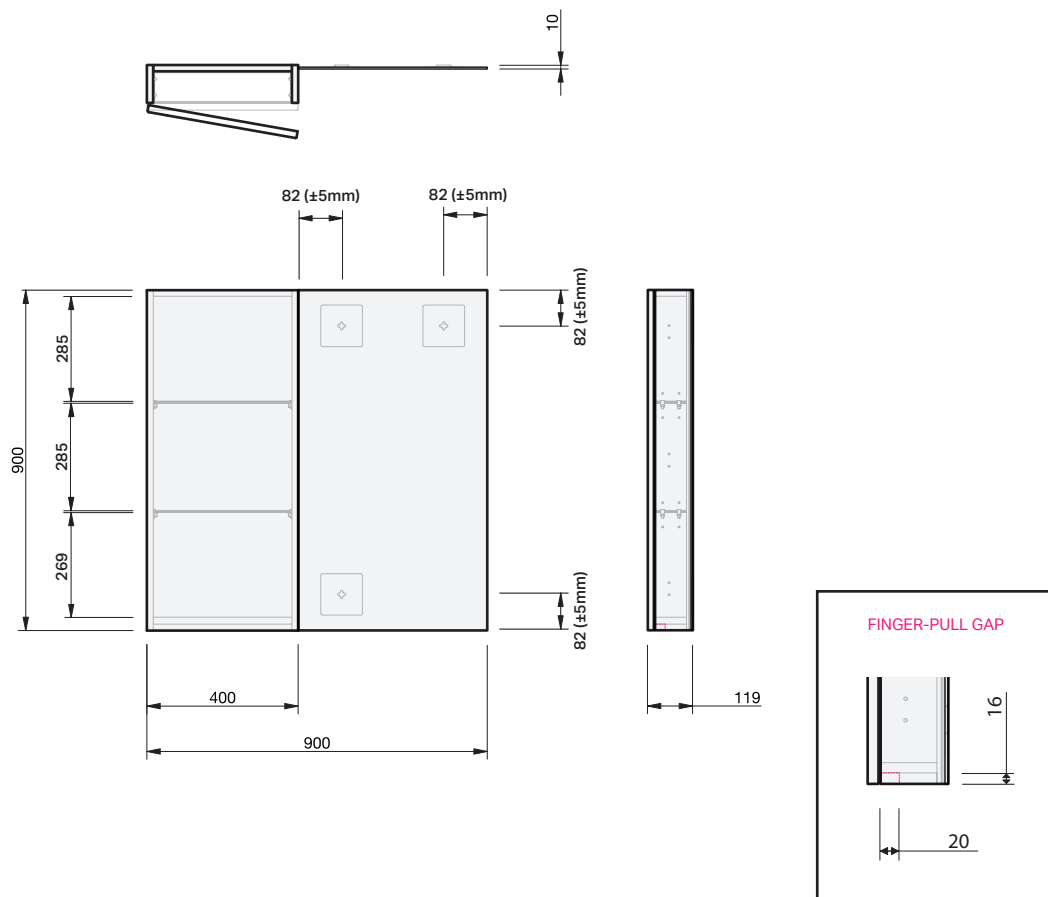

Ivy 1D 900 Left

MIRROR SPECIFICATION

Product Features

Product Code	9261L
Product Description	Ivy Mirror - 900 Left
Drawer Configuration	1 Door

INDICATES FINGER-PULL GAP -----

IMPORTANT NOTE: Throughout this guide, dimensions may vary by ± 2mm. Tolerance for bracket position is ± 5mm. Please read the installation manual for detailed information on installing the product. St. Michel pursues a policy of continuing improvement in design and manufacturing of its products. The right is therefore reserved to vary specifications without notice.