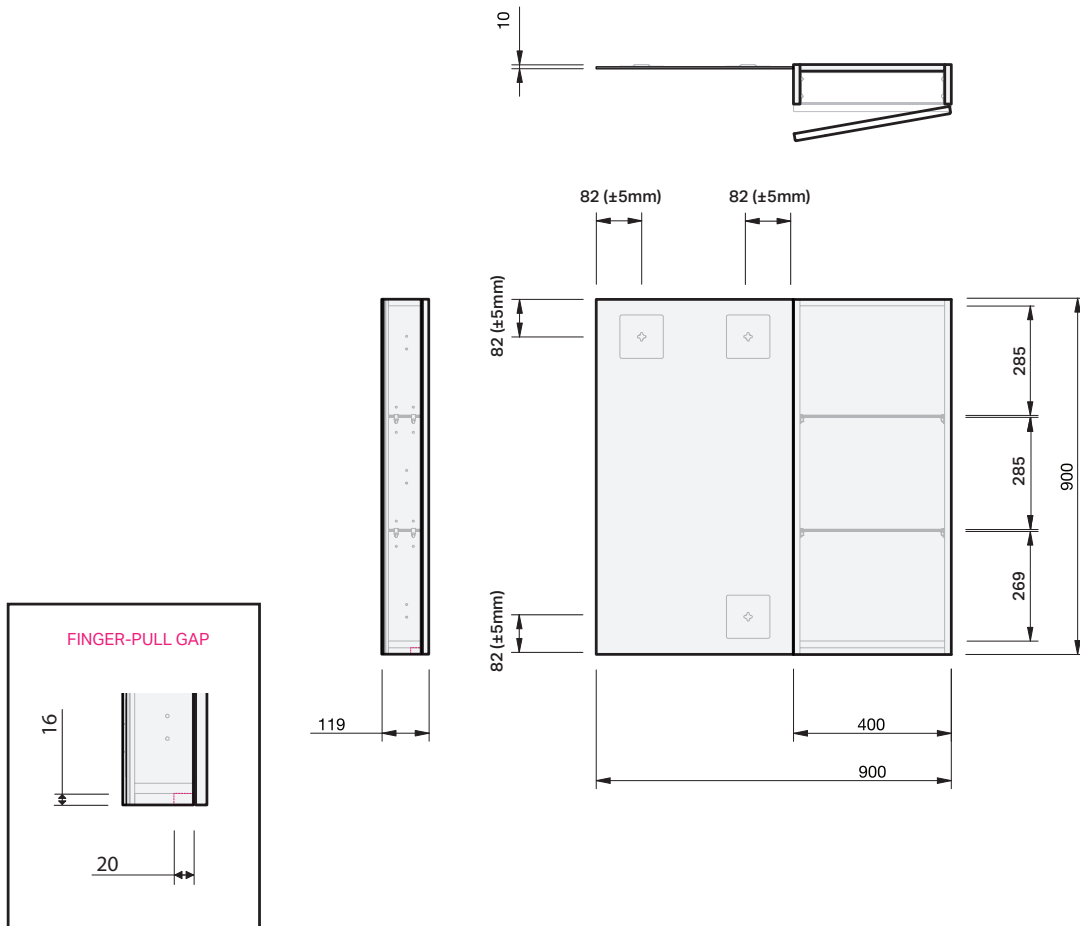

Ivy 1D 900 Right

MIRROR SPECIFICATION

Product Features

Product Code	9261R
Product Description	Ivy Mirror - 900 Right
Drawer Configuration	1 Door

INDICATES FINGER-PULL GAP -----

IMPORTANT NOTE: Throughout this guide, dimensions may vary by ± 2mm. Tolerance for bracket position is ± 5mm. Please read the installation manual for detailed information on installing the product. St. Michel pursues a policy of continuing improvement in design and manufacturing of its products. The right is therefore reserved to vary specifications without notice.