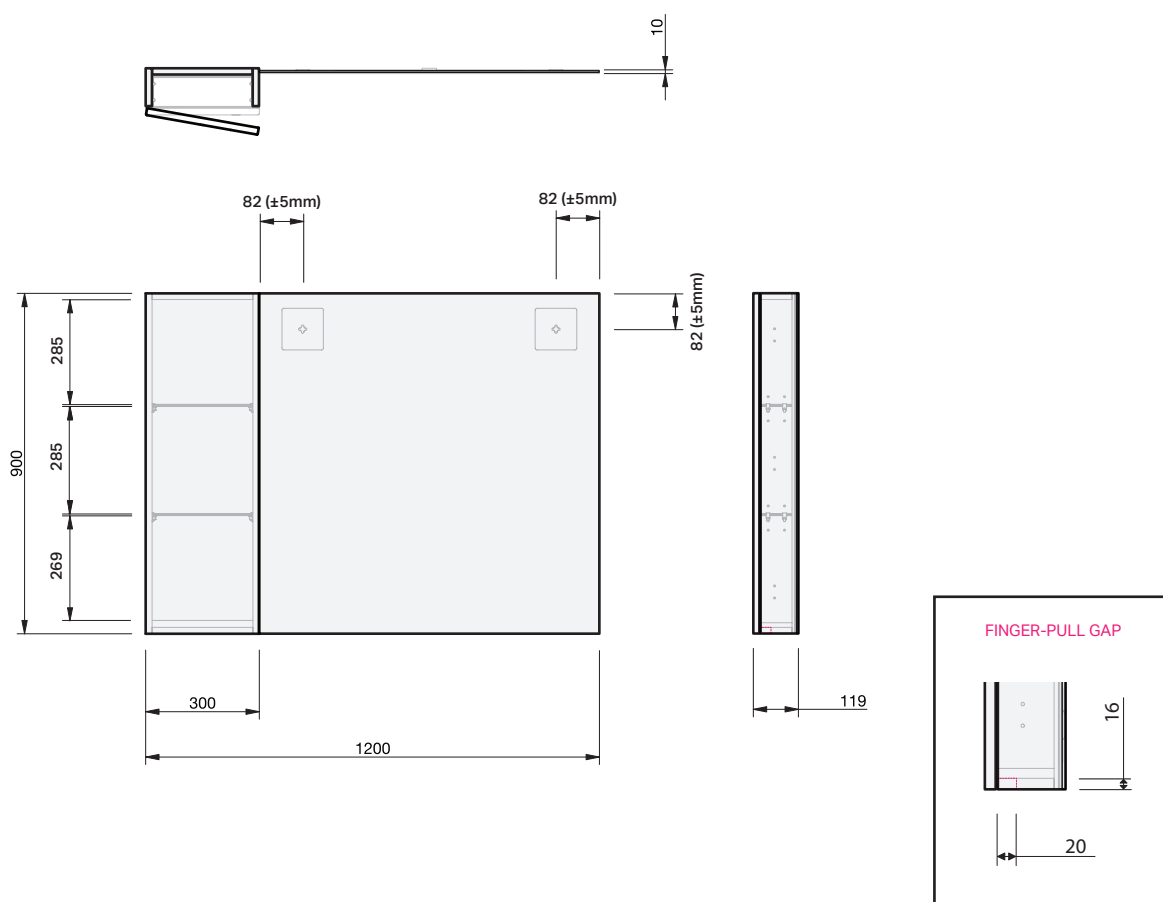

Ivy

1D 1200 Left

MIRROR SPECIFICATION

Product Features

Product Code	9263L
Product Description	Ivy Mirror -1200 Left
Drawer Configuration	1 Door

INDICATES FINGER-PULL GAP -----

IMPORTANT NOTE: Throughout this guide, dimensions may vary by ± 2mm. Tolerance for bracket position is ± 5mm. Please read the installation manual for detailed information on installing the product. St. Michel pursues a policy of continuing improvement in design and manufacturing of its products. The right is therefore reserved to vary specifications without notice.