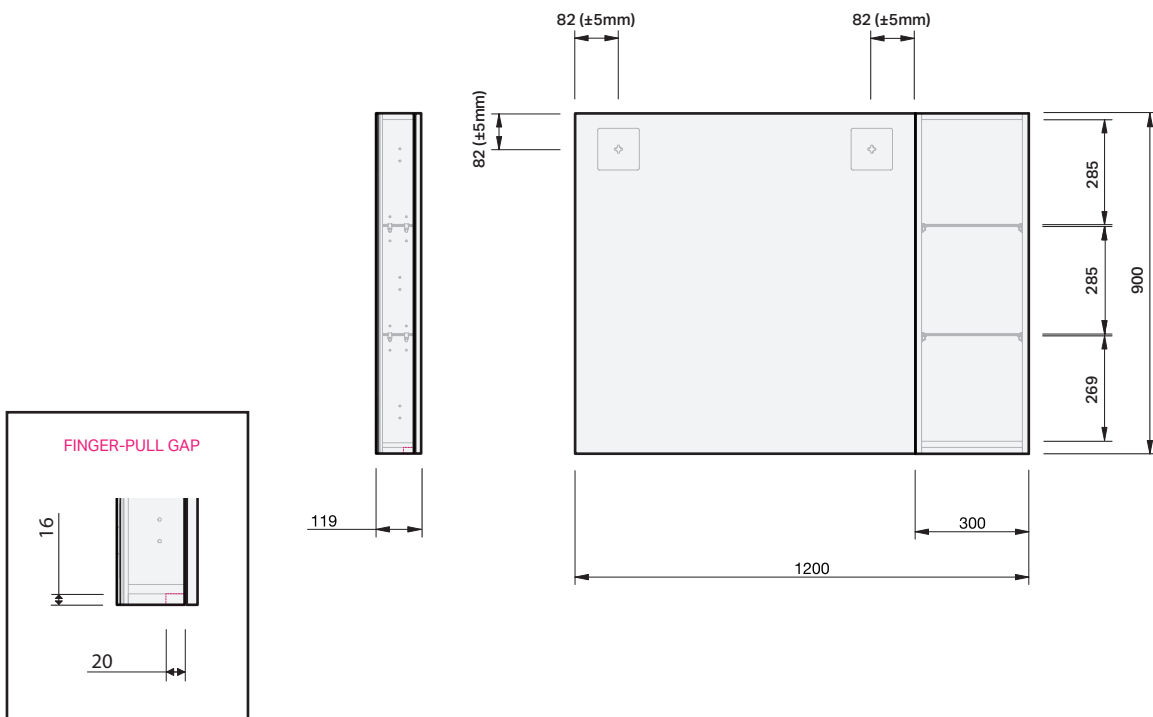

Ivy 1D 1200 Right

MIRROR SPECIFICATION

Product Features

Product Code	9263R
Product Description	Ivy Mirror -1200 Right
Drawer Configuration	1 Door

INDICATES FINGER-PULL GAP -----

IMPORTANT NOTE: Throughout this guide, dimensions may vary by ± 2 mm. Tolerance for bracket position is ± 5 mm. Please read the installation manual for detailed information on installing the product. St. Michel pursues a policy of continuing improvement in design and manufacturing of its products. The right is therefore reserved to vary specifications without notice.