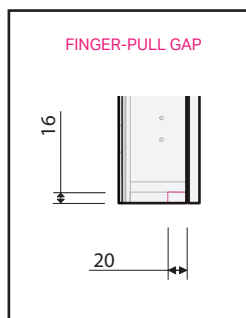

## MIRROR SPECIFICATION

### Product Features

Product Code	9262
Product Description	Ivy Mirror -1200
Drawer Configuration	2 Door

INDICATES FINGER-PULL GAP -----

**IMPORTANT NOTE:** Throughout this guide, dimensions may vary by  $\pm 2$ mm. Tolerance for bracket position is  $\pm 5$ mm. Please read the installation manual for detailed information on installing the product. St. Michel pursues a policy of continuing improvement in design and manufacturing of its products. The right is therefore reserved to vary specifications without notice.