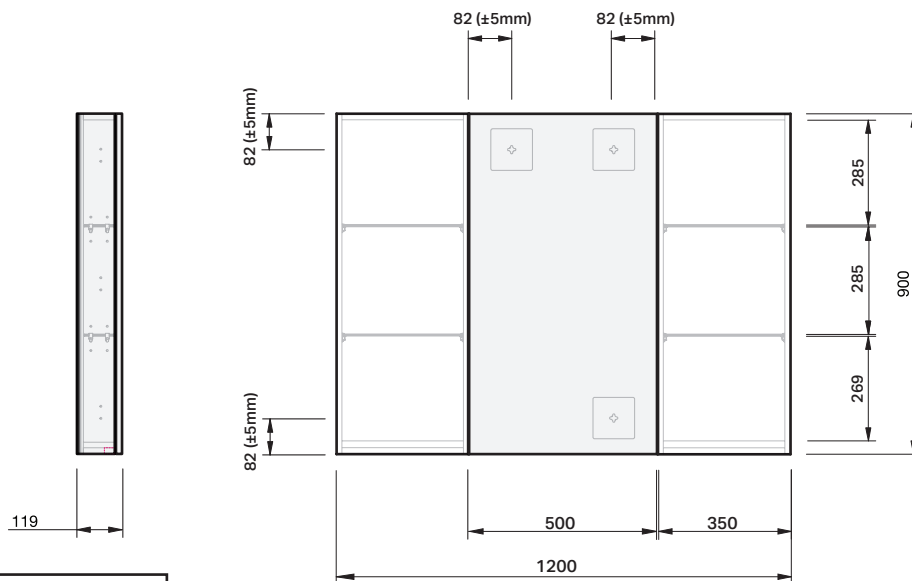

# Ivy 2D 1200

## MIRROR SPECIFICATION

### Product Features

Product Code	9262
Product Description	Ivy Mirror -1200
Drawer Configuration	2 Door

INDICATES FINGER-PULL GAP -----

**IMPORTANT NOTE:** Throughout this guide, dimensions may vary by  $\pm 2$ mm. Tolerance for bracket position is  $\pm 5$ mm. Please read the installation manual for detailed information on installing the product. St. Michel pursues a policy of continuing improvement in design and manufacturing of its products. The right is therefore reserved to vary specifications without notice.