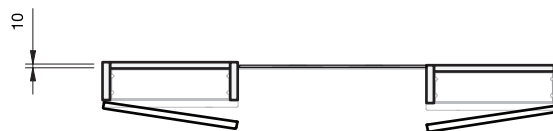

## MIRROR SPECIFICATION

### Product Features

Product Code	9262
Product Description	Ivy Mirror -1200
Drawer Configuration	2 Door

INDICATES FINGER-PULL GAP -----

**IMPORTANT NOTE:** Throughout this guide, dimensions may vary by  $\pm 2$ mm. Tolerance for bracket position is  $\pm 5$ mm. Please read the installation manual for detailed information on installing the product. St. Michel pursues a policy of continuing improvement in design and manufacturing of its products. The right is therefore reserved to vary specifications without notice.