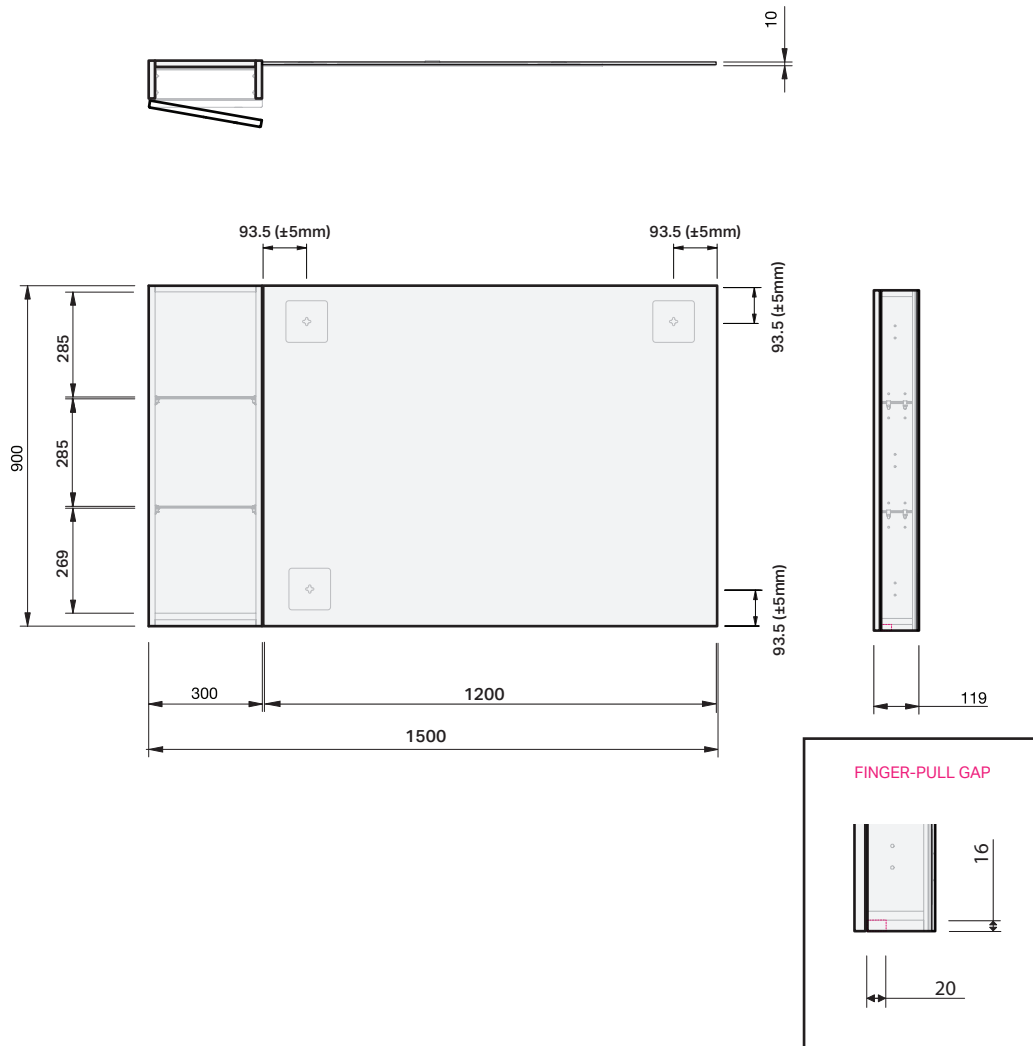

Ivy

1D 1500 Left

MIRROR SPECIFICATION

Product Features

Product Code	9265L
Product Description	Ivy Mirror - 1500 Left
Drawer Configuration	1 Door

INDICATES FINGER-PULL GAP -----

IMPORTANT NOTE: Throughout this guide, dimensions may vary by ± 2 mm. Tolerance for bracket position is ± 5 mm. Please read the installation manual for detailed information on installing the product. St. Michel pursues a policy of continuing improvement in design and manufacturing of its products. The right is therefore reserved to vary specifications without notice.