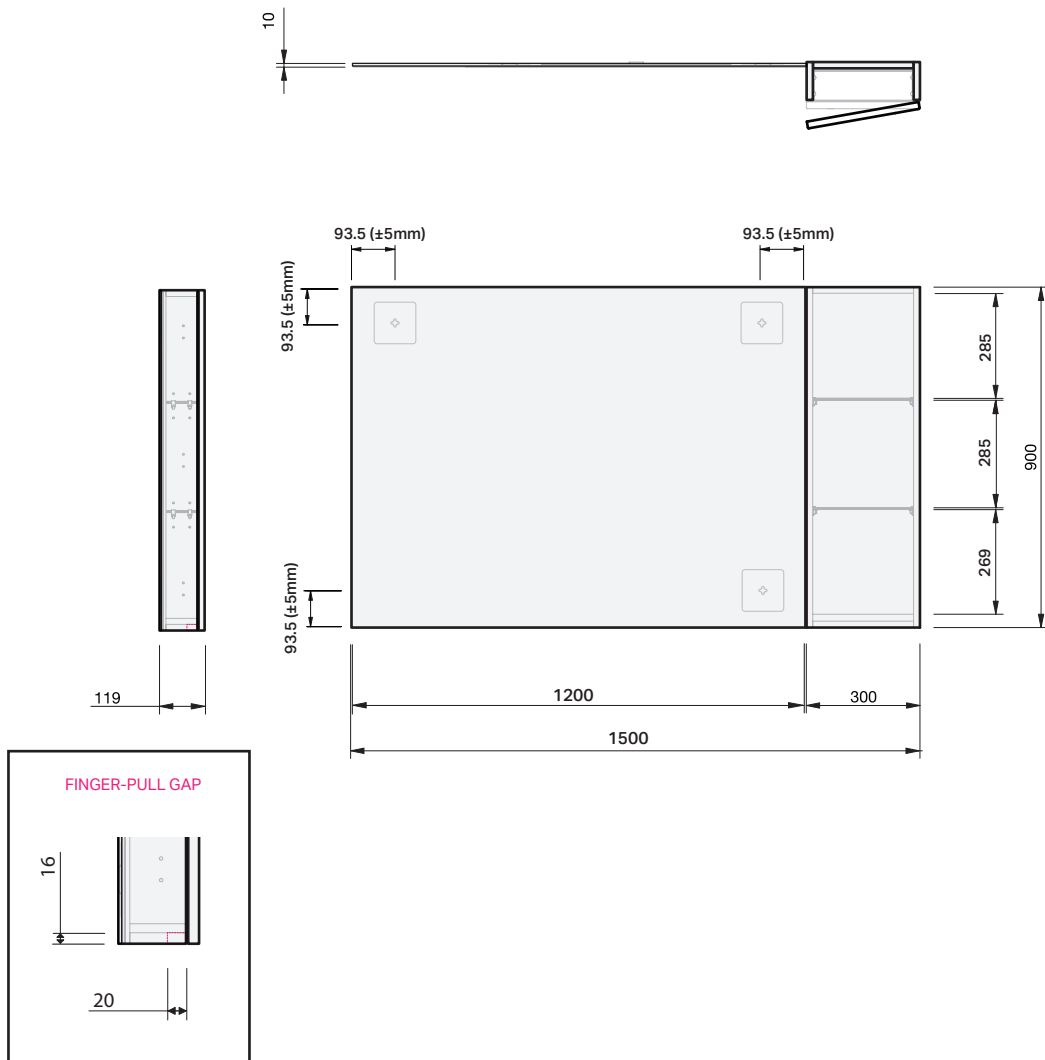

Ivy 1D 1500 Right

MIRROR SPECIFICATION

Product Features

Product Code	9265R
Product Description	Ivy Mirror -1500 Right
Drawer Configuration	1 Door

INDICATES FINGER-PULL GAP -----

IMPORTANT NOTE: Throughout this guide, dimensions may vary by ± 2mm. Tolerance for bracket position is ± 5mm. Please read the installation manual for detailed information on installing the product. St. Michel pursues a policy of continuing improvement in design and manufacturing of its products. The right is therefore reserved to vary specifications without notice.