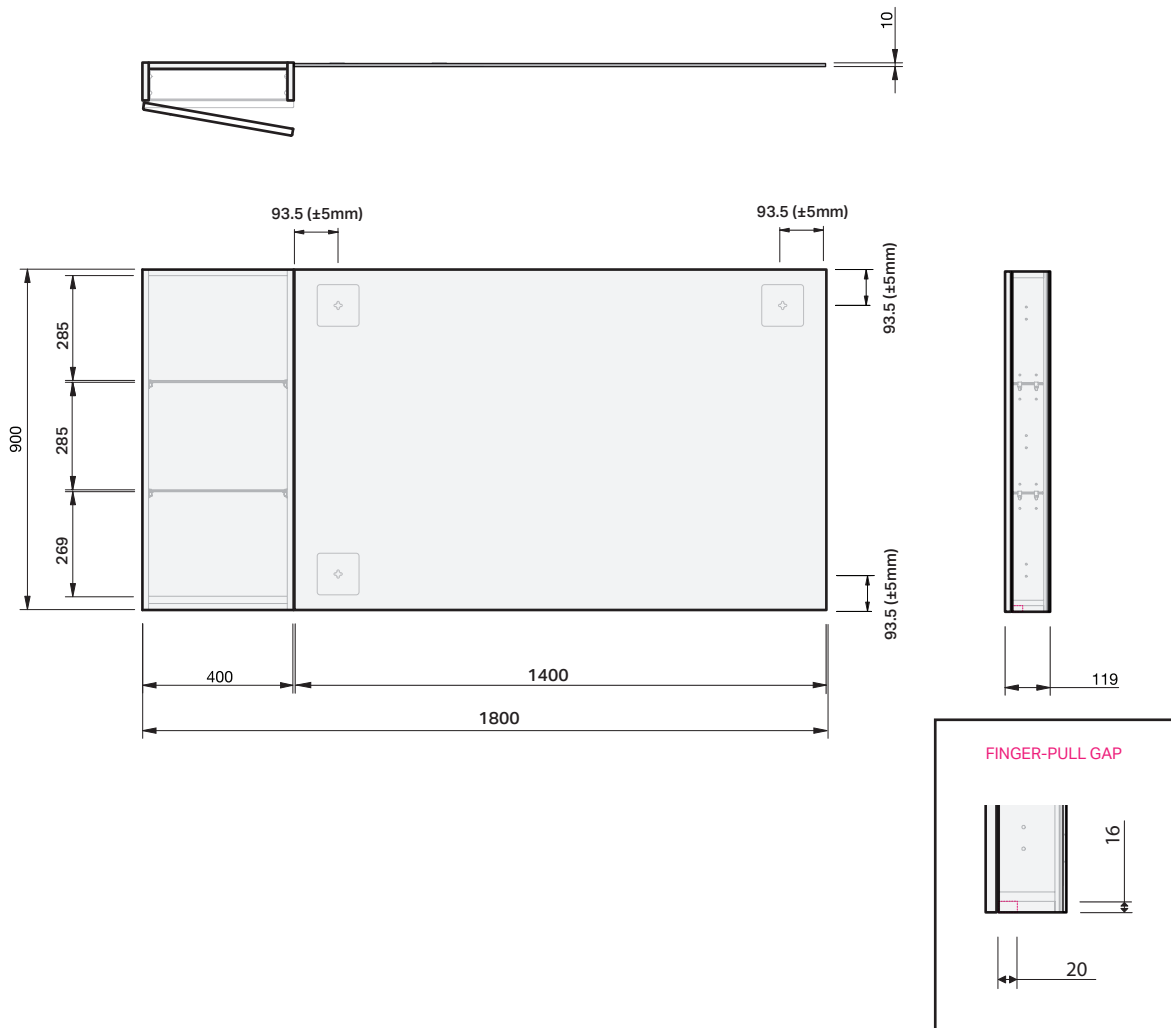

Ivy

1D 1800 Left

MIRROR SPECIFICATION

Product Features

Product Code	9267L
Product Description	Ivy Mirror - 1800 Left
Drawer Configuration	1 Door

INDICATES FINGER-PULL GAP -----

IMPORTANT NOTE: Throughout this guide, dimensions may vary by ± 2 mm. Tolerance for bracket position is ± 5 mm. Please read the installation manual for detailed information on installing the product. St. Michel pursues a policy of continuing improvement in design and manufacturing of its products. The right is therefore reserved to vary specifications without notice.