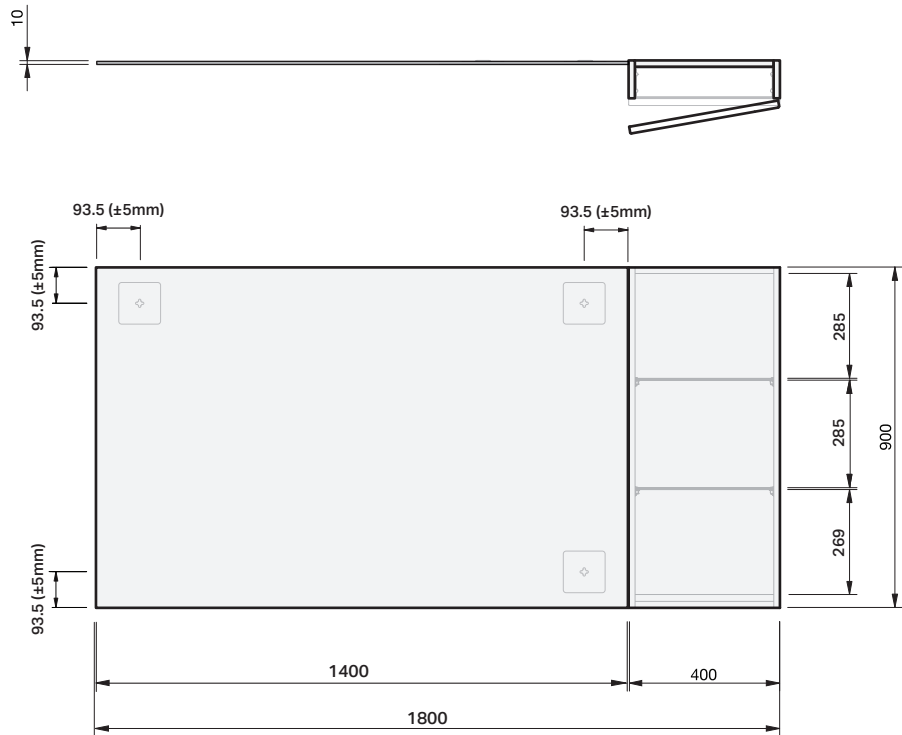

Ivy 1D 1800 Right

MIRROR SPECIFICATION

Product Features

Product Code	9267R
Product Description	Ivy Mirror -1800 Right
Drawer Configuration	1 Door

IMPORTANT NOTE: Throughout this guide, dimensions may vary by ± 2 mm. Tolerance for bracket position is ± 5 mm. Please read the installation manual for detailed information on installing the product. St. Michel pursues a policy of continuing improvement in design and manufacturing of its products. The right is therefore reserved to vary specifications without notice.