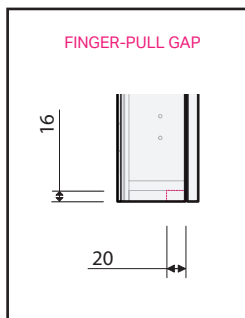

Ivy 1D 1800 Right

MIRROR SPECIFICATION

Product Features

Product Code	9267R
Product Description	Ivy Mirror -1800 Right
Drawer Configuration	1 Door

IMPORTANT NOTE: Throughout this guide, dimensions may vary by ± 2 mm. Tolerance for bracket position is ± 5 mm. Please read the installation manual for detailed information on installing the product. St. Michel pursues a policy of continuing improvement in design and manufacturing of its products. The right is therefore reserved to vary specifications without notice.