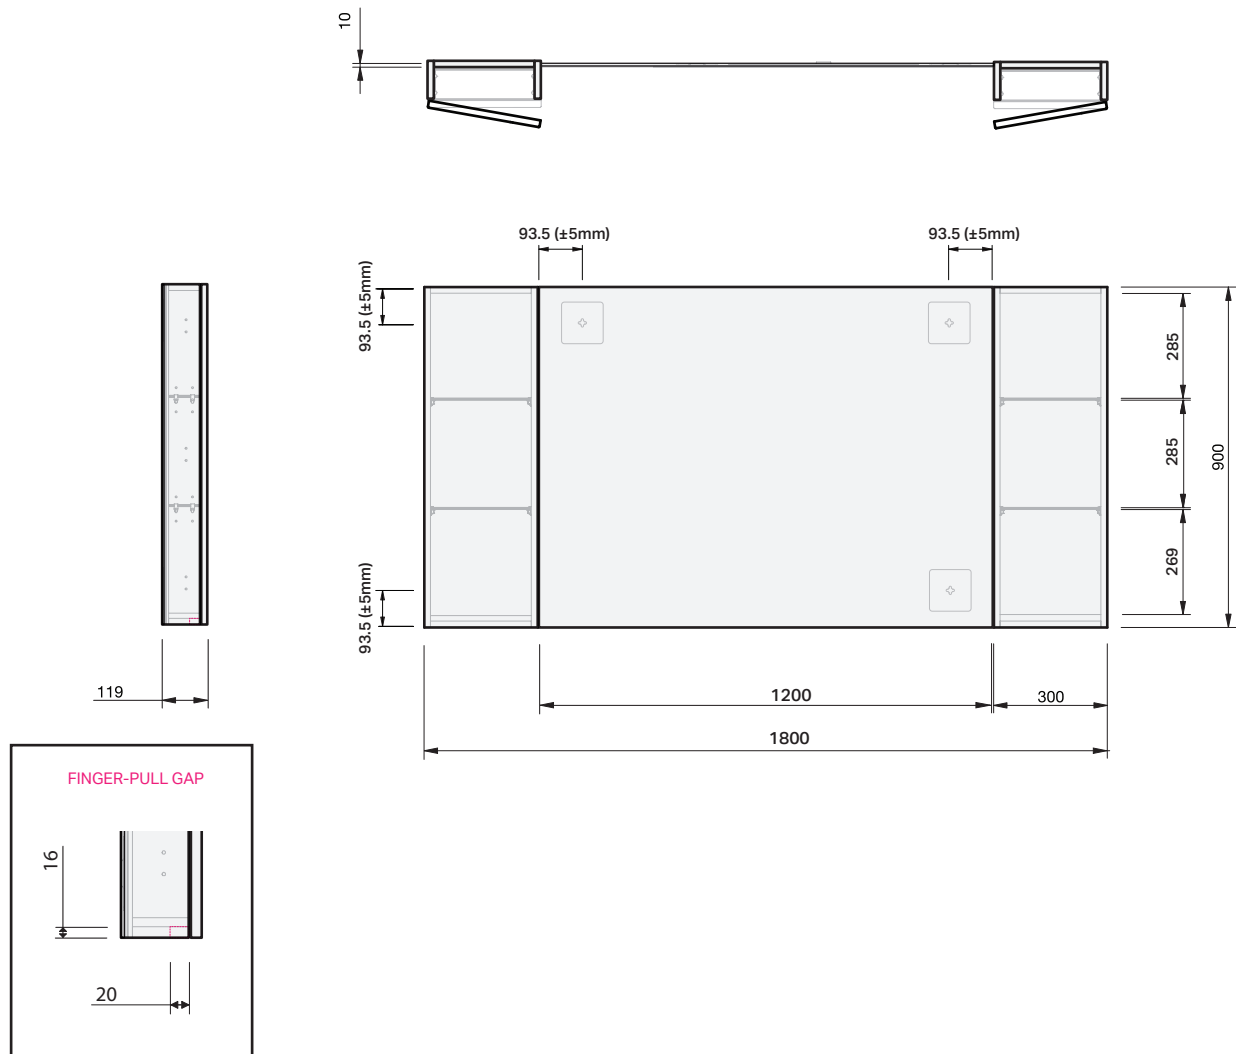

Ivy 2D 1800

MIRROR SPECIFICATION

Product Features

Product Code	9266
Product Description	Ivy Mirror -1800
Drawer Configuration	2 Door

INDICATES FINGER-PULL GAP -----

IMPORTANT NOTE: Throughout this guide, dimensions may vary by ± 2mm. Tolerance for bracket position is ± 5mm. Please read the installation manual for detailed information on installing the product. St. Michel pursues a policy of continuing improvement in design and manufacturing of its products. The right is therefore reserved to vary specifications without notice.