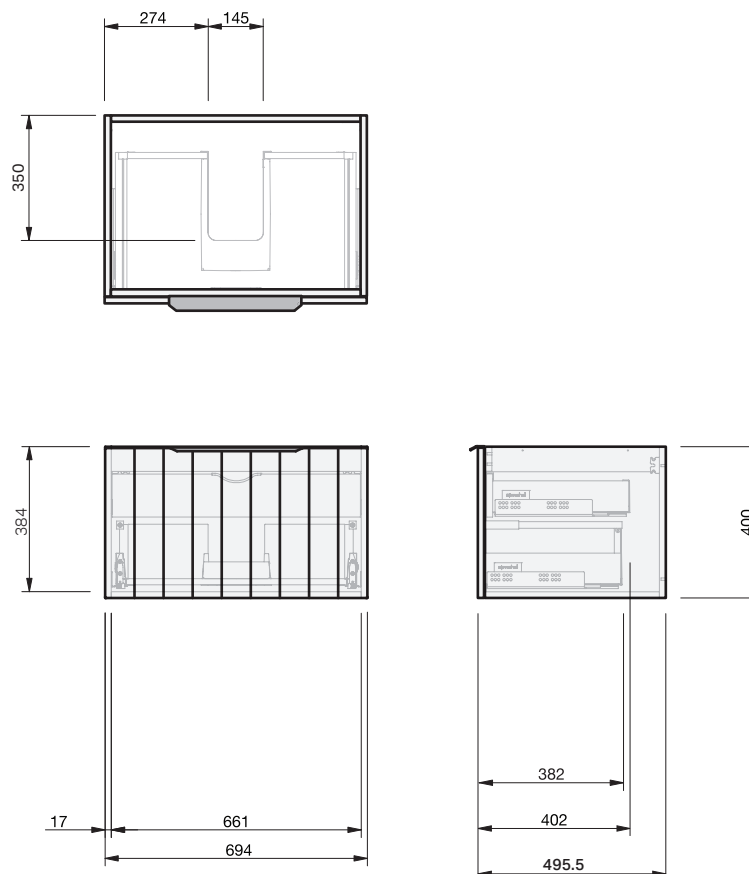

Savoy 50 1Dr Wall **700**

CABINET SPECIFICATION

Product Features

Product Code	Console Vanity / 9000 Benchtop Vanity / 9000BT Benchtop Vanity + Concealed Drawer / 9001BT
Product Description	Savoy - Wall - 700
Drawer Configuration	1 Drawer
Notes	Drawings depict cabinet only and display all concealed drawers. Plumbing positioning still applies if your cabinet code is listed in this document and your concealed drawer configuration differs from image shown.

IMPORTANT NOTE: Throughout this guide, dimensions may vary by ± 2 mm. Please read the installation manual for detailed information on installing the product. St. Michel pursues a policy of continuing improvement in design and manufacturing of its products. The right is therefore reserved to vary specifications without notice.