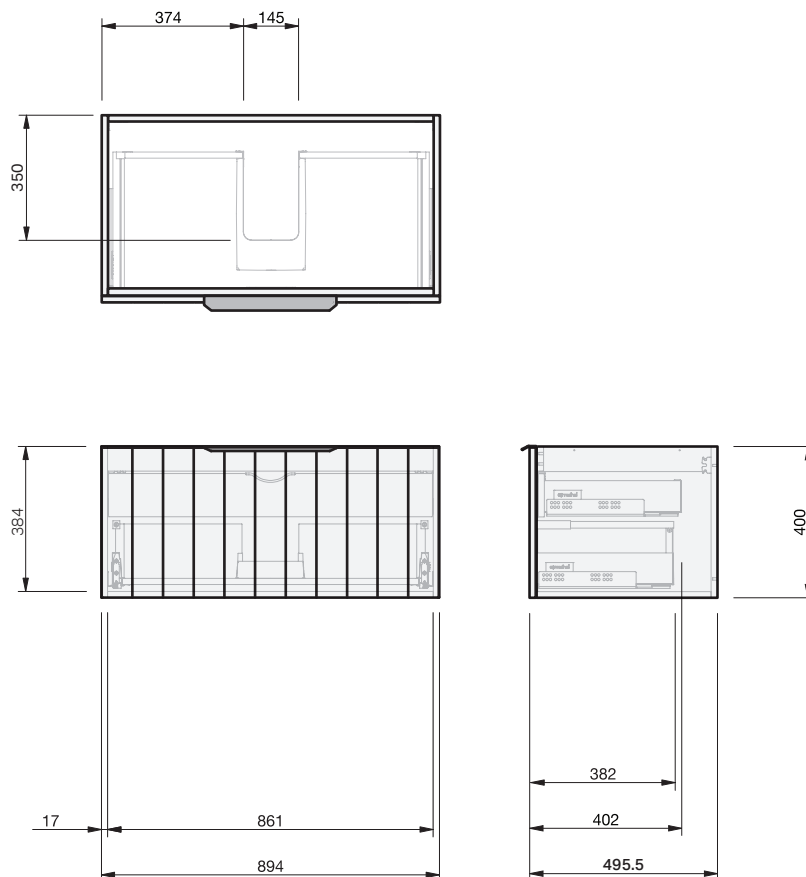

Savoy 50 1Dr Wall 900

CABINET SPECIFICATION

Product Features

Product Code	Console Vanity / 9002 Benchtop Vanity / 9002BT Benchtop Vanity + Concealed Drawer / 9003BT
Product Description	Savoy - Wall - 900
Drawer Configuration	1 Drawer
Notes	Drawings depict cabinet only and display all concealed drawers. Plumbing positioning still applies if your cabinet code is listed in this document and your concealed drawer configuration differs from image shown.

IMPORTANT NOTE: Throughout this guide, dimensions may vary by ± 2 mm. Please read the installation manual for detailed information on installing the product. St. Michel pursues a policy of continuing improvement in design and manufacturing of its products. The right is therefore reserved to vary specifications without notice.