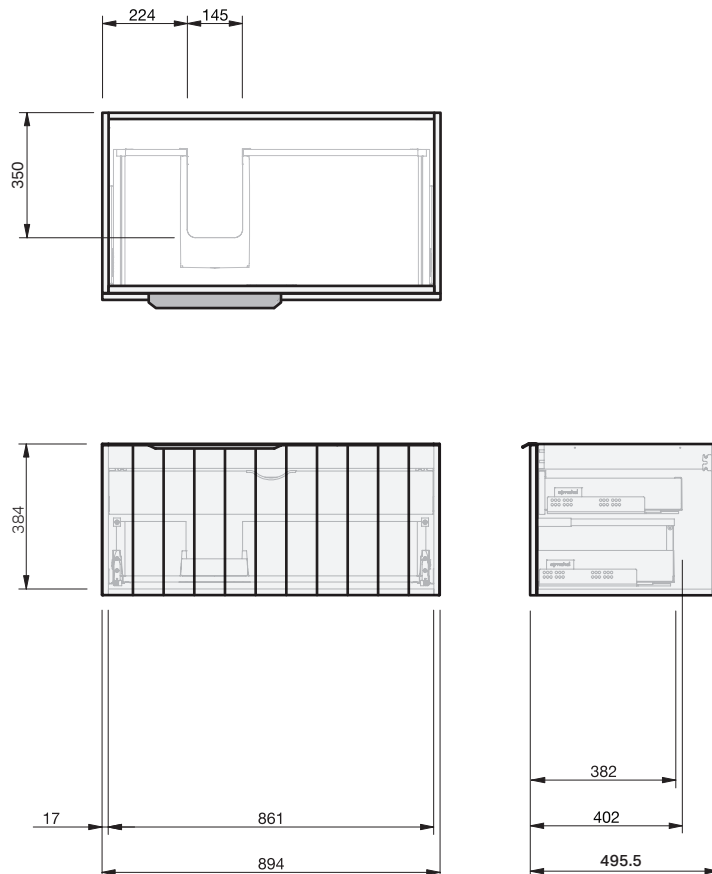

Savoy 50

1Dr Wall 900L

CABINET SPECIFICATION

Product Features

Product Code	Console Vanity / 9004 Benchtop Vanity / 9004BT Benchtop Vanity + Concealed Drawer / 9005BT
Product Description	Savoy - Wall - 900 Left
Drawer Configuration	1 Drawer
Notes	Drawings depict cabinet only and display all concealed drawers. Plumbing positioning still applies if your cabinet code is listed in this document and your concealed drawer configuration differs from image shown.

IMPORTANT NOTE: Throughout this guide, dimensions may vary by ± 2 mm. Please read the installation manual for detailed information on installing the product. St. Michel pursues a policy of continuing improvement in design and manufacturing of its products. The right is therefore reserved to vary specifications without notice.