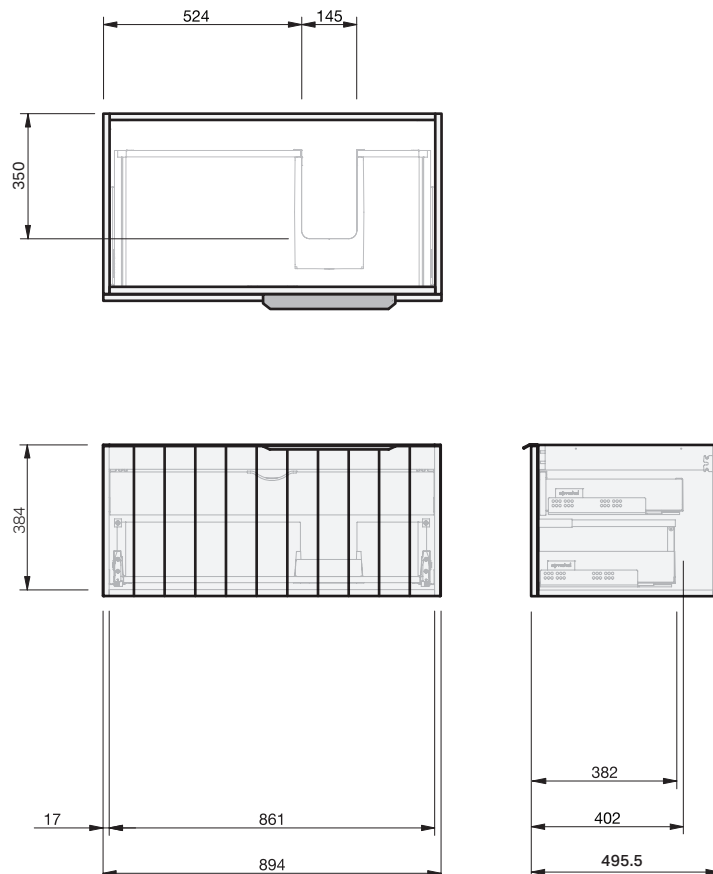

## 1Dr Wall 900R

### CABINET SPECIFICATION

#### Product Features

Product Code	Console Vanity / 9006 Benchtop Vanity / 9006BT Benchtop Vanity + Concealed Drawer / 9007BT
Product Description	Savoy - Wall - 900 Right
Drawer Configuration	1 Drawer
Notes	Drawings depict cabinet only and display all concealed drawers. Plumbing positioning still applies if your cabinet code is listed in this document and your concealed drawer configuration differs from image shown.