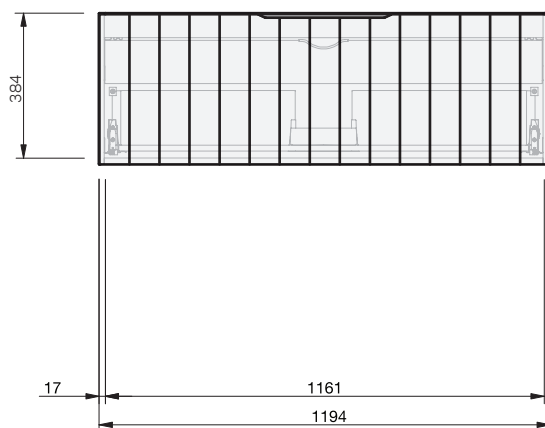

# Savoy 50 1Dr Wall **1200**

### Product Features

Product Code	Console Vanity / 9008 Benchtop Vanity / 9008BT Benchtop Vanity + Concealed Drawer / 9009BT
Product Description	Savoy - Wall - 1200
Drawer Configuration	1 Drawer
Notes	Drawings depict cabinet only and display all concealed drawers. Plumbing positioning still applies if your cabinet code is listed in this document and your concealed drawer configuration differs from image shown.

**IMPORTANT NOTE:** Throughout this guide, dimensions may vary by  $\pm 2$ mm. Please read the installation manual for detailed information on installing the product. St. Michel pursues a policy of continuing improvement in design and manufacturing of its products. The right is therefore reserved to vary specifications without notice.