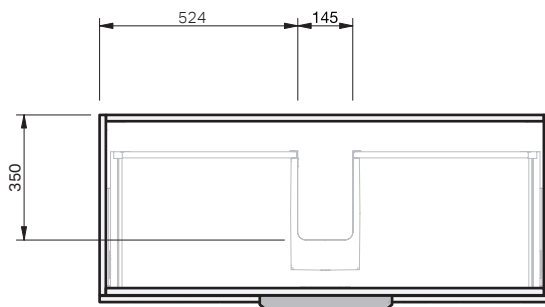

# Savoy 50 1Dr Wall **1200**

### Product Features

Product Code	Console Vanity / 9008 Benchtop Vanity / 9008BT Benchtop Vanity + Concealed Drawer / 9009BT
Product Description	Savoy - Wall - 1200
Drawer Configuration	1 Drawer
Notes	Drawings depict cabinet only and display all concealed drawers. Plumbing positioning still applies if your cabinet code is listed in this document and your concealed drawer configuration differs from image shown.

**IMPORTANT NOTE:** Throughout this guide, dimensions may vary by  $\pm 2$ mm. Please read the installation manual for detailed information on installing the product. St. Michel pursues a policy of continuing improvement in design and manufacturing of its products. The right is therefore reserved to vary specifications without notice.