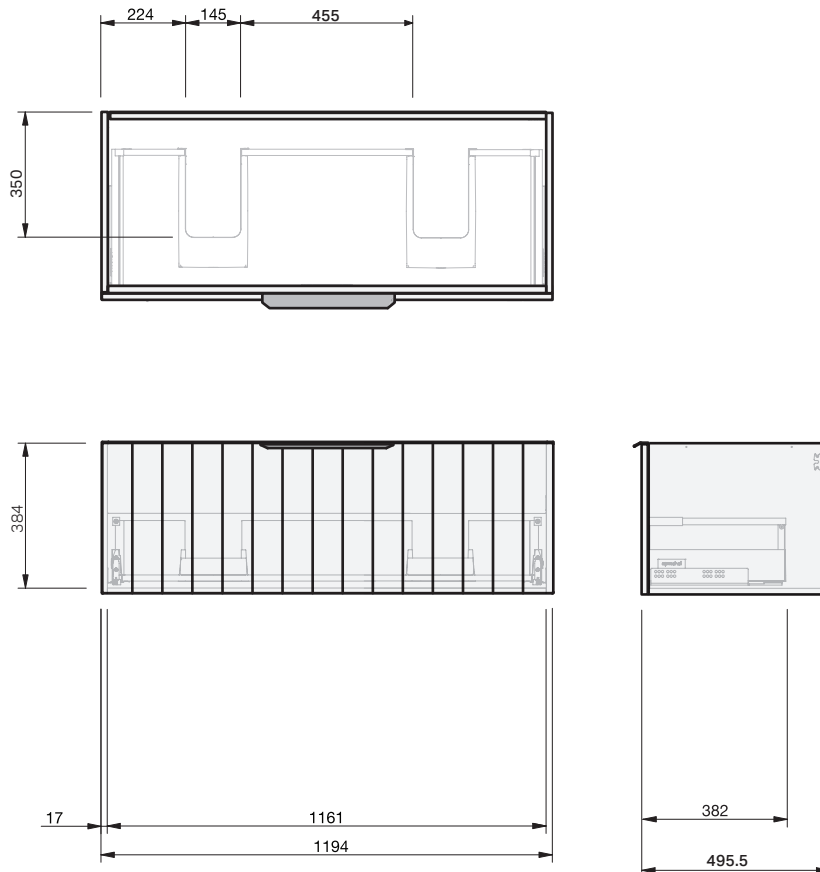

Savoy 50

1Dr Wall **1200DB**

CABINET SPECIFICATION

Product Features

Product Code	Console Vanity / 9128
Product Description	Savoy - Wall - 1200 Double
Drawer Configuration	1 Drawer
Notes	Drawings depict cabinet only

IMPORTANT NOTE: Throughout this guide, dimensions may vary by ± 2 mm. Please read the installation manual for detailed information on installing the product. St. Michel pursues a policy of continuing improvement in design and manufacturing of its products. The right is therefore reserved to vary specifications without notice.