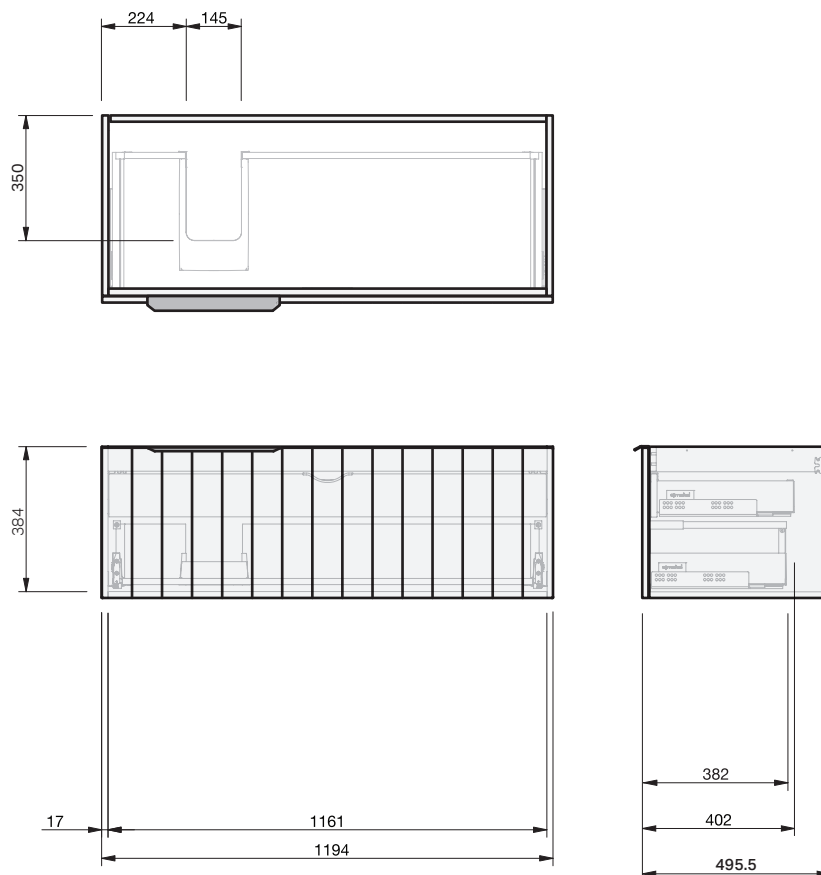

Savoy 50

1Dr Wall **1200L**

CABINET SPECIFICATION

Product Features

Product Code	Console Vanity / 9010 Benchtop Vanity / 9010BT Benchtop Vanity + Concealed Drawer / 9011BT
Product Description	Savoy - Wall - 1200 Left
Drawer Configuration	1 Drawer
Notes	Drawings depict cabinet only and display all concealed drawers. Plumbing positioning still applies if your cabinet code is listed in this document and your concealed drawer configuration differs from image shown.

IMPORTANT NOTE: Throughout this guide, dimensions may vary by ± 2 mm. Please read the installation manual for detailed information on installing the product. St. Michel pursues a policy of continuing improvement in design and manufacturing of its products. The right is therefore reserved to vary specifications without notice.