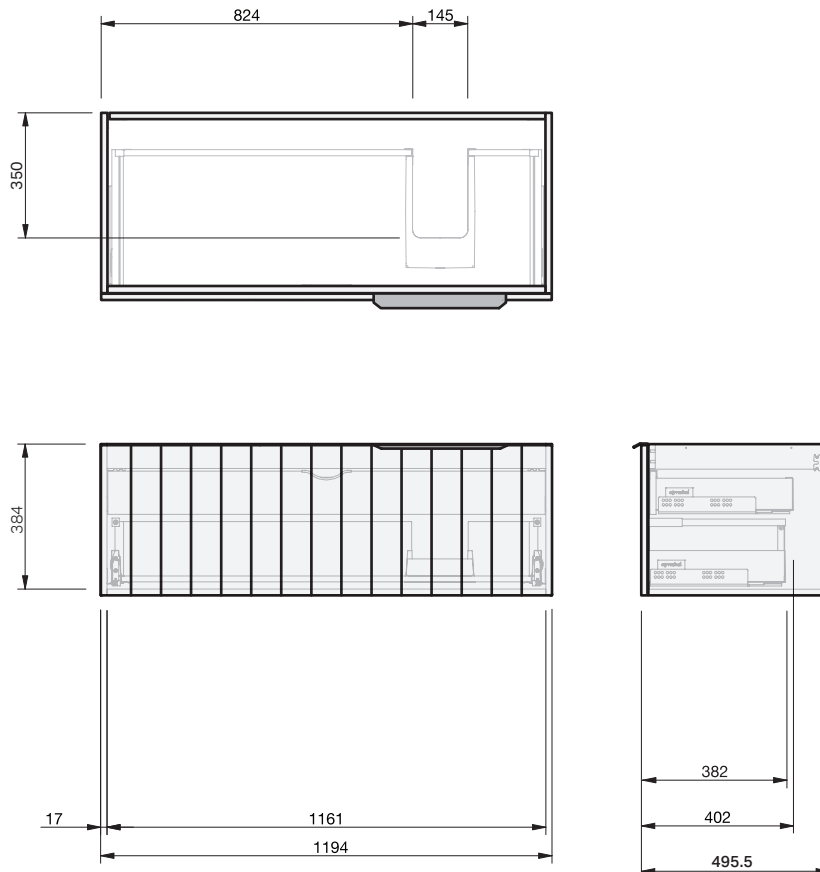

Savoy 50 1Dr Wall **1200R**

CABINET SPECIFICATION

Product Features

Product Code	Console Vanity / 9012 Benchtop Vanity / 9012BT Benchtop Vanity + Concealed Drawer / 9013BT
Product Description	Savoy - Wall - 1200 Right
Drawer Configuration	1 Drawer
Notes	Drawings depict cabinet only and display all concealed drawers. Plumbing positioning still applies if your cabinet code is listed in this document and your concealed drawer configuration differs from image shown.

IMPORTANT NOTE: Throughout this guide, dimensions may vary by ± 2 mm. Please read the installation manual for detailed information on installing the product. St. Michel pursues a policy of continuing improvement in design and manufacturing of its products. The right is therefore reserved to vary specifications without notice.