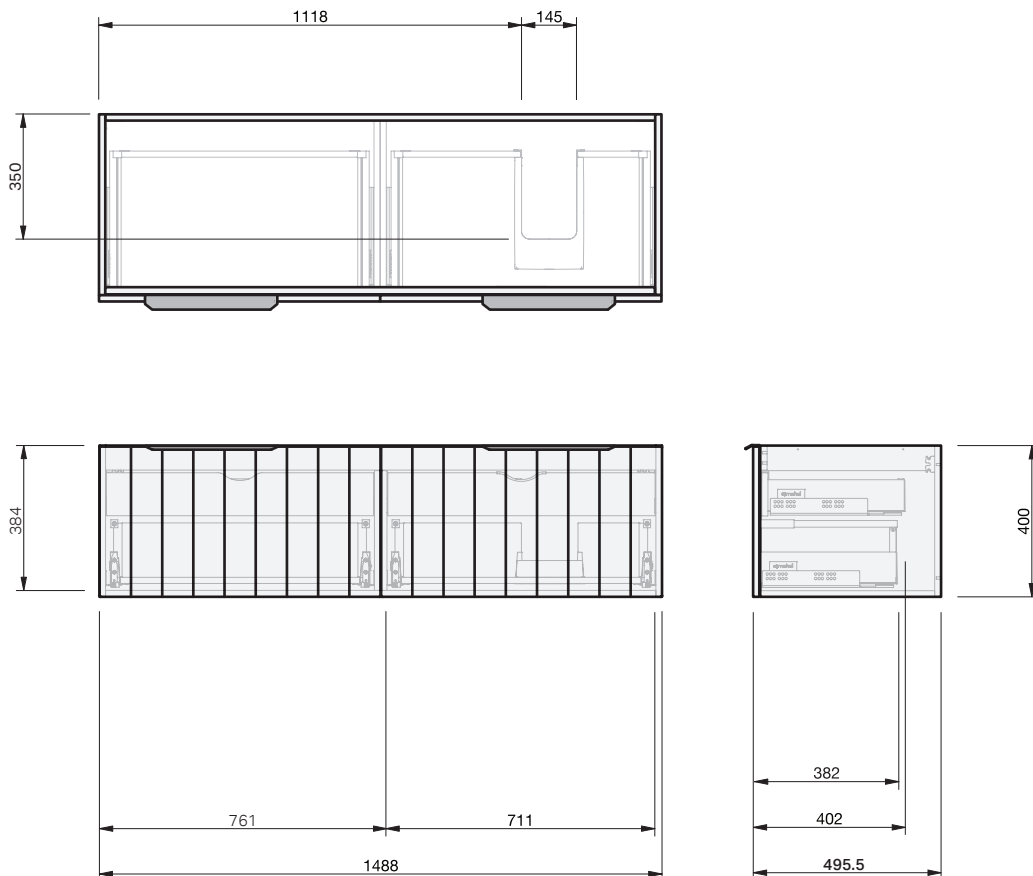

# Savoy 50 2Dr Wall **1500R**

## CABINET SPECIFICATION

### Product Features

Product Code	Benchtop Vanity / 9022BT Benchtop Vanity + Left Concealed Drawer / 9023BT Benchtop Vanity + Right Concealed Drawer / 9024BT Benchtop Vanity + Left + Right Concealed Drawer / 9025BT
Product Description	Savoy - Wall - 1500 Right
Drawer Configuration	2 Drawer
Notes	Drawings depict cabinet only and display all concealed drawers. Plumbing positioning still applies if your cabinet code is listed in this document and your concealed drawer configuration differs from image shown.

**IMPORTANT NOTE:** Throughout this guide, dimensions may vary by  $\pm 2$ mm. Please read the installation manual for detailed information on installing the product. St. Michel pursues a policy of continuing improvement in design and manufacturing of its products. The right is therefore reserved to vary specifications without notice.