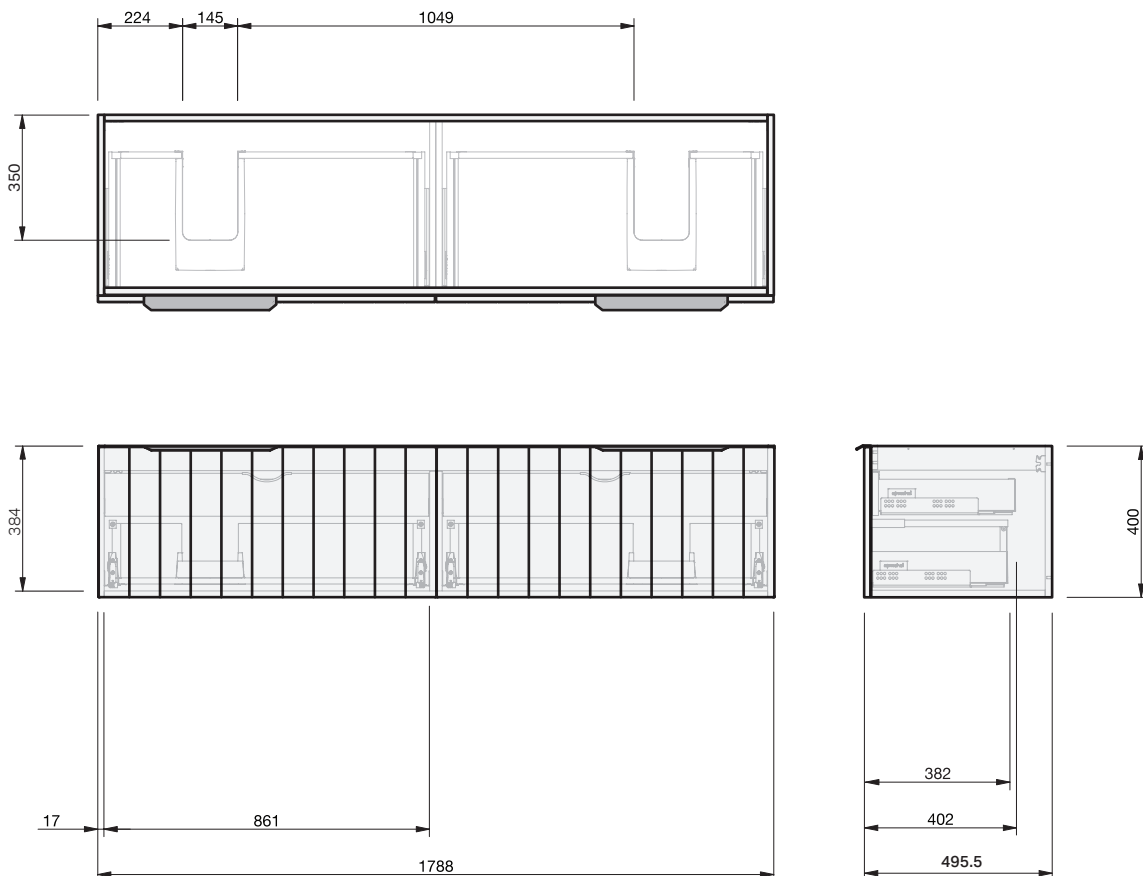

Savoy 50

2Dr Wall **1800DB**

CABINET SPECIFICATION

Product Features

Product Code	Console Vanity / 9026 Benchtop Vanity / 9026BT Benchtop Vanity + Left Concealed Drawer / 9027BT Benchtop Vanity + Right Concealed Drawer / 9028BT Benchtop Vanity + Left + Right Concealed Drawer / 9029BT
Product Description	Savoy - Wall - 1800 Double
Drawer Configuration	2 Drawer
Notes	Drawings depict cabinet only and display all concealed drawers. Plumbing positioning still applies if your cabinet code is listed in this document and your concealed drawer configuration differs from image shown.

IMPORTANT NOTE: Throughout this guide, dimensions may vary by ± 2 mm. Please read the installation manual for detailed information on installing the product. St. Michel pursues a policy of continuing improvement in design and manufacturing of its products. The right is therefore reserved to vary specifications without notice.