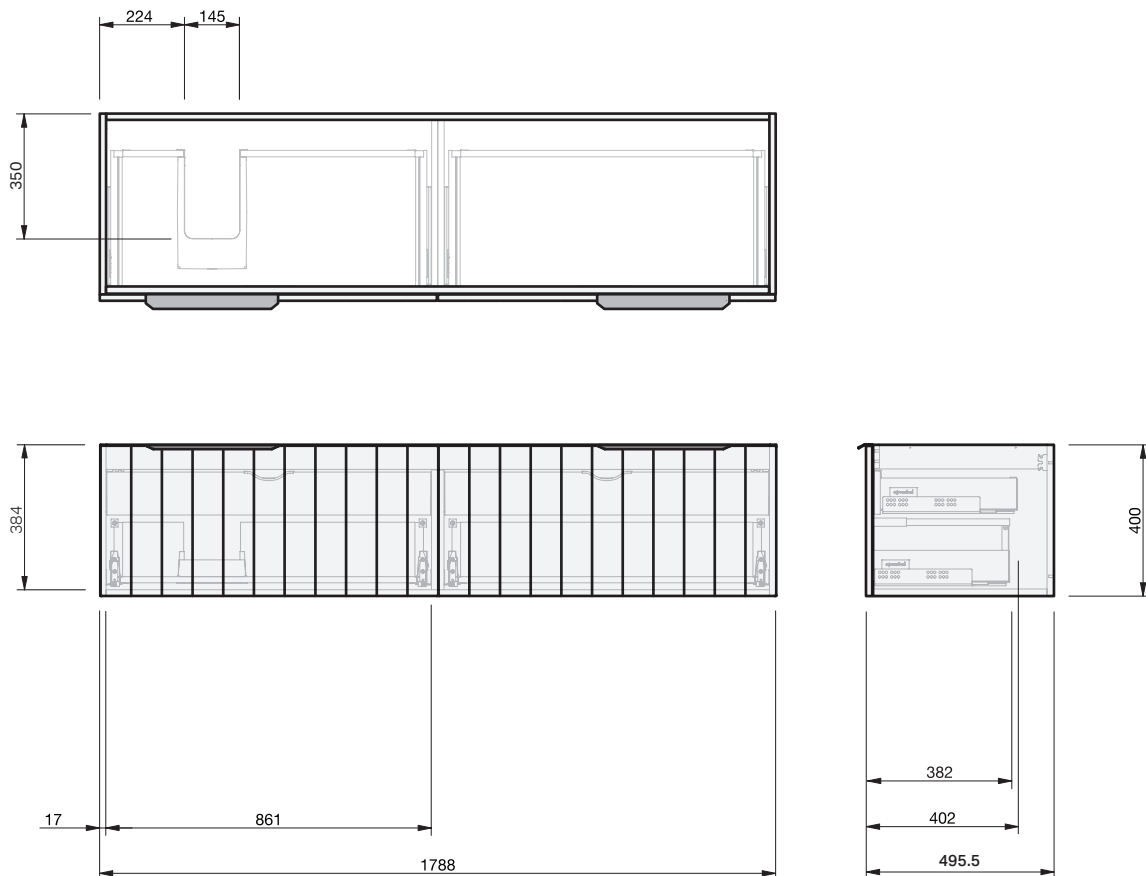

Savoy 50 2Dr Wall **1800L**

CABINET SPECIFICATION

Product Features

Product Code	Benchtop Vanity / 9030BT Benchtop Vanity + Left Concealed Drawer / 9031BT Benchtop Vanity + Right Concealed Drawer / 9032BT Benchtop Vanity + Left + Right Concealed Drawer / 9033BT
Product Description	Savoy - Wall - 1800 Left
Drawer Configuration	2 Drawer
Notes	Drawings depict cabinet only and display all concealed drawers. Plumbing positioning still applies if your cabinet code is listed in this document and your concealed drawer configuration differs from image shown.

IMPORTANT NOTE: Throughout this guide, dimensions may vary by ± 2 mm. Please read the installation manual for detailed information on installing the product. St. Michel pursues a policy of continuing improvement in design and manufacturing of its products. The right is therefore reserved to vary specifications without notice.