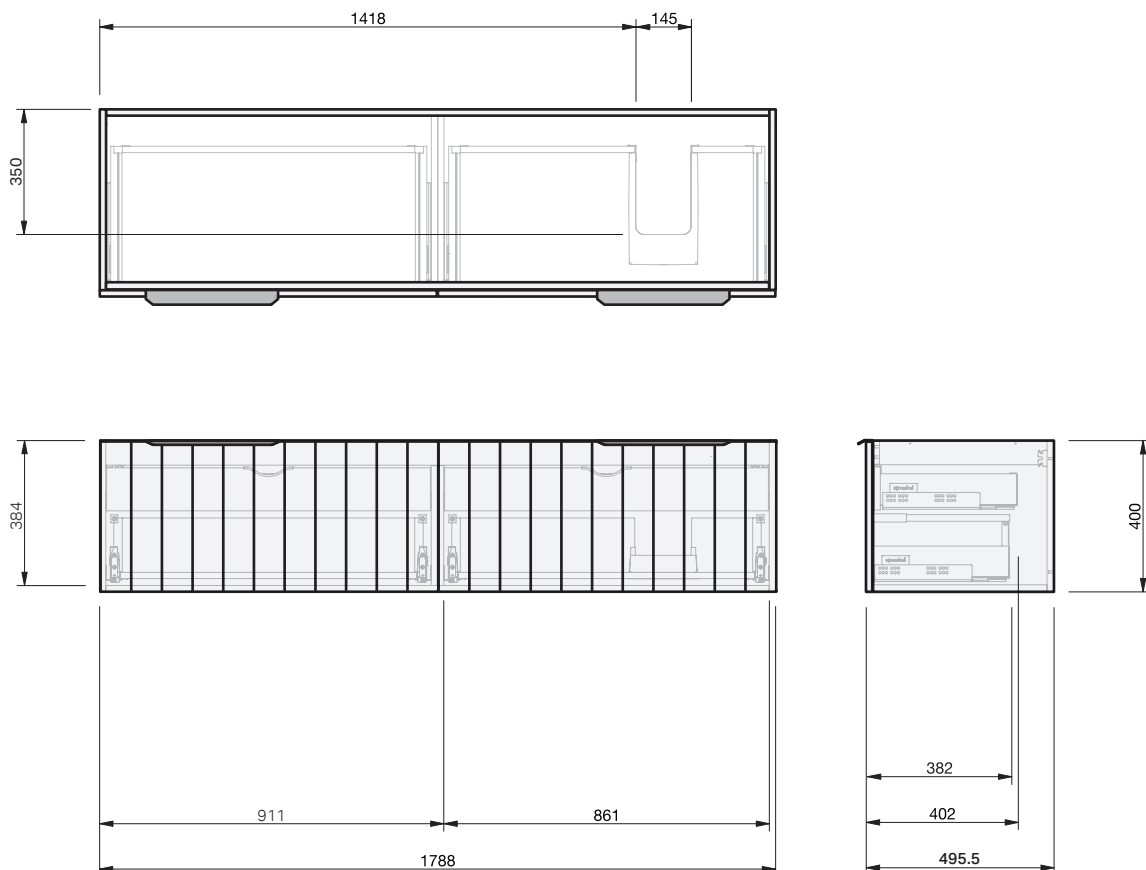

# Savoy 50 2Dr Wall **1800R**

## CABINET SPECIFICATION

### Product Features

Product Code	Benchtop Vanity / 9034BT Benchtop Vanity + Left Concealed Drawer / 9035BT Benchtop Vanity + Right Concealed Drawer / 9036BT Benchtop Vanity + Left + Right Concealed Drawer / 9037BT
Product Description	Savoy - Wall - 1800 Right
Drawer Configuration	2 Drawer
Notes	Drawings depict cabinet only and display all concealed drawers. Plumbing positioning still applies if your cabinet code is listed in this document and your concealed drawer configuration differs from image shown.

**IMPORTANT NOTE:** Throughout this guide, dimensions may vary by  $\pm 2$ mm. Please read the installation manual for detailed information on installing the product. St. Michel pursues a policy of continuing improvement in design and manufacturing of its products. The right is therefore reserved to vary specifications without notice.