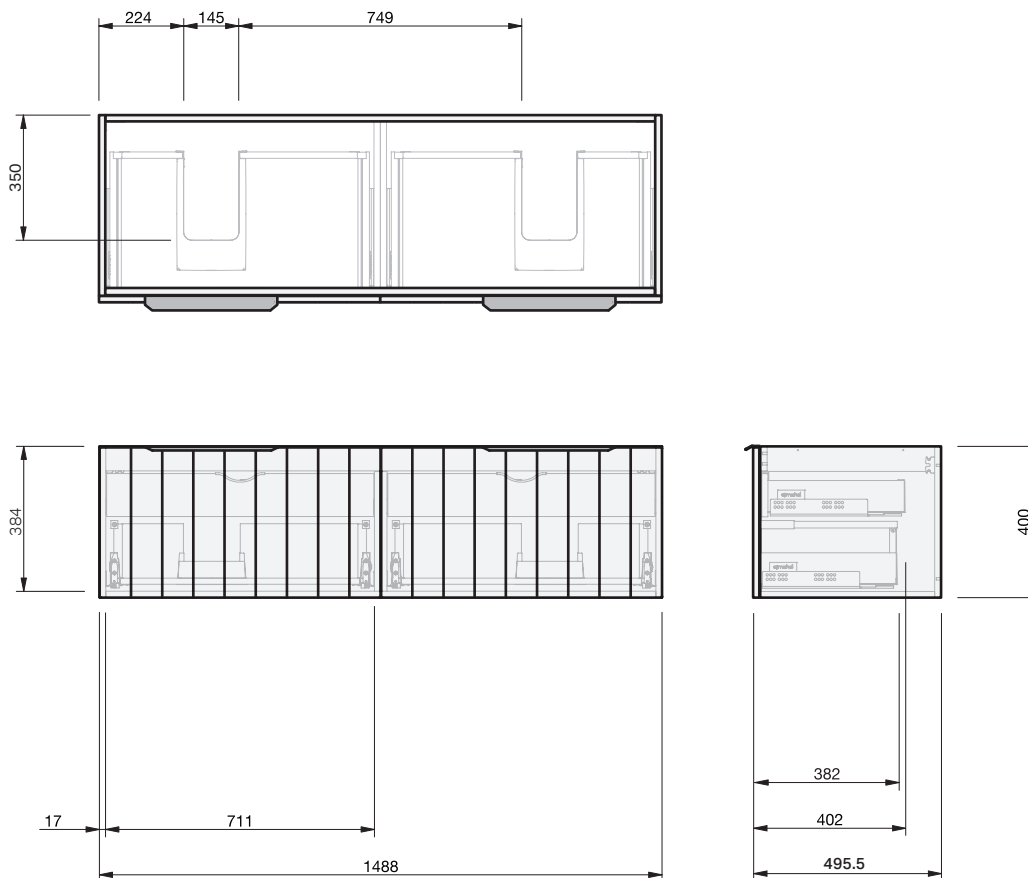

Savoy 50

2Dr Wall **1500DB**

CABINET SPECIFICATION

Product Features	
Product Code	Console Vanity / 9014 Benchtop Vanity / 9014BT Benchtop Vanity + Left Concealed Drawer / 9015BT Benchtop Vanity + Right Concealed Drawer / 9016BT Benchtop Vanity + Left + Right Concealed Drawer / 9017BT
Product Description	Savoy - Wall - 1500 Double
Drawer Configuration	2 Drawer
Notes	Drawings depict cabinet only and display all concealed drawers. Plumbing positioning still applies if your cabinet code is listed in this document and your concealed drawer configuration differs from image shown.

IMPORTANT NOTE: Throughout this guide, dimensions may vary by ± 2 mm. Please read the installation manual for detailed information on installing the product. St. Michel pursues a policy of continuing improvement in design and manufacturing of its products. The right is therefore reserved to vary specifications without notice.