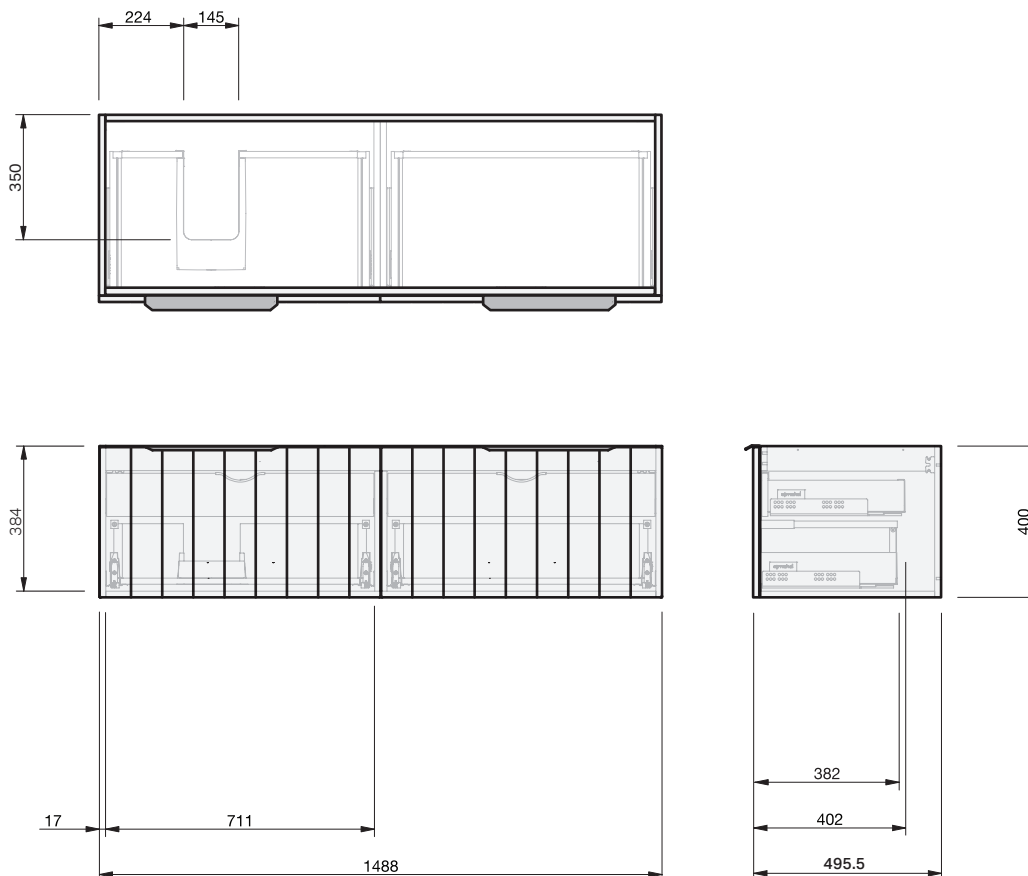

Savoy 50 2Dr Wall **1500L**

CABINET SPECIFICATION

Product Features

Product Code	Benchtop Vanity / 9018BT Benchtop Vanity + Left Concealed Drawer / 9019BT Benchtop Vanity + Right Concealed Drawer / 9020BT Benchtop Vanity + Left + Right Concealed Drawer / 9021BT
Product Description	Savoy - Wall - 1500 Left
Drawer Configuration	2 Drawer
Notes	Drawings depict cabinet only and display all concealed drawers. Plumbing positioning still applies if your cabinet code is listed in this document and your concealed drawer configuration differs from image shown.

IMPORTANT NOTE: Throughout this guide, dimensions may vary by ± 2 mm. Please read the installation manual for detailed information on installing the product. St. Michel pursues a policy of continuing improvement in design and manufacturing of its products. The right is therefore reserved to vary specifications without notice.