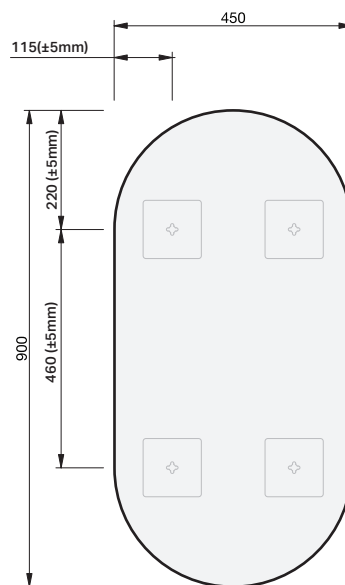

## MIRROR SPECIFICATION

Product Features	
Product Code	Solo Pill / 87519
Product Description	Solo Pill
Notes	5mm mirror vinyl backed copper & lead free glass Mount portrait or Landscape

**IMPORTANT NOTE:** Throughout this guide, tolerance for mirror size may vary by  $\pm 1$ mm, tolerance for bracket position may vary by  $\pm 5$ mm. Please read the installation manual for detailed information on installing the product. St. Michel pursues a policy of continuing improvement in design and manufacturing of its products. The right is therefore reserved to vary specifications without notice.