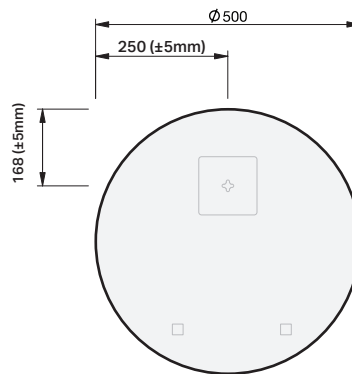

Solo Round 500

MIRROR SPECIFICATION

Product Features

Product Code	Solo Round / 87516
Product Description	Solo Round - 500
Notes	5mm mirror vinyl backed copper & lead free glass

IMPORTANT NOTE: Throughout this guide, tolerance for mirror size may vary by ± 1 mm, tolerance for bracket position may vary by ± 5 mm. Please read the installation manual for detailed information on installing the product. St. Michel pursues a policy of continuing improvement in design and manufacturing of its products. The right is therefore reserved to vary specifications without notice.