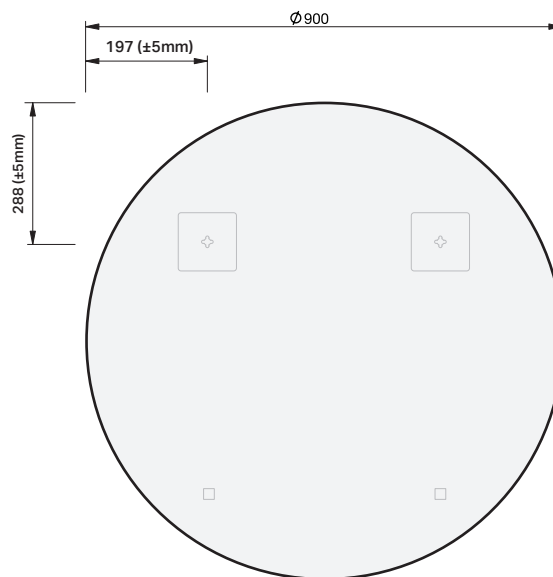

Solo Round 900

MIRROR SPECIFICATION

Product Features

Product Code	Solo Round / 87518
Product Description	Solo Round - 900
Options	Solo + Demister / 87518-D1
Notes	5mm mirror vinyl backed copper & lead free glass

IMPORTANT NOTE: Throughout this guide, tolerance for mirror size may vary by $\pm 1\text{mm}$, tolerance for bracket position may vary by $\pm 5\text{mm}$. Please read the installation manual for detailed information on installing the product. St. Michel pursues a policy of continuing improvement in design and manufacturing of its products. The right is therefore reserved to vary specifications without notice.