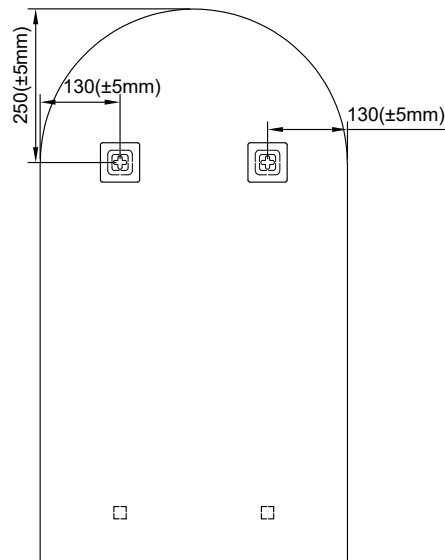

## MIRROR SPECIFICATION

### Product Features

|                     |  |
|---------------------|--|
| Product Code        | Solo Arch / 87523                                |
| Product Description | Solo Arch - 500                                  |
| Options             | Solo Arch + Demister / 87523-D1                  |
| Notes               | 5mm mirror vinyl backed copper & lead free glass |

Front View

Rear View

**IMPORTANT NOTE:** Throughout this guide, tolerance for mirror size may vary by  $\pm 1$ mm, tolerance for bracket position may vary by  $\pm 5$ mm. Please read the installation manual for detailed information on installing the product. St. Michel pursues a policy of continuing improvement in design and manufacturing of its products. The right is therefore reserved to vary specifications without notice.