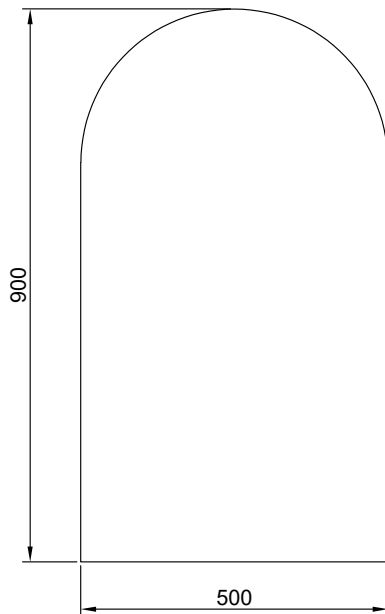

# Solo Arch 500

## MIRROR SPECIFICATION

Front View

Rear View

**IMPORTANT NOTE:** Throughout this guide, tolerance for mirror size may vary by  $\pm 1$ mm, tolerance for bracket position may vary by  $\pm 5$ mm. Please read the installation manual for detailed information on installing the product. St. Michel pursues a policy of continuing improvement in design and manufacturing of its products. The right is therefore reserved to vary specifications without notice.