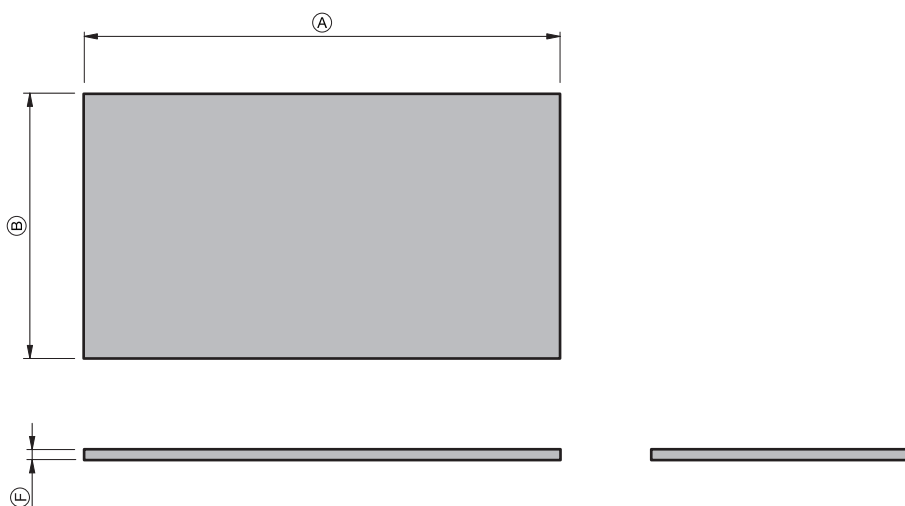

City 50 Benchtop

TOP SPECIFICATION

Top Thickness (mm) [Ⓕ]

Cabinet	Cherry Pie	HPL
City 50 Benchtop	20.5	17.5

Product Dimensions (mm)

	Ⓐ	Ⓑ	Ⓒ	Ⓓ	Ⓔ
City 50 Benchtop - 700	700	505	-	-	-
City 50 Benchtop - 800	800	505	-	-	-
City 50 Benchtop - 900	900	505	-	-	-
City 50 Benchtop - 1000	1000	505	-	-	-
City 50 Benchtop - 1100	1100	505	-	-	-
City 50 Benchtop - 1200	1200	505	-	-	-
City 50 Benchtop - 1300	1300	505	-	-	-
City 50 Benchtop - 1400	1400	505	-	-	-
City 50 Benchtop - 1500	1500	505	-	-	-
City 50 Benchtop - 1600	1600	505	-	-	-
City 50 Benchtop - 1700	1700	505	-	-	-
City 50 Benchtop - 1800	1800	505	-	-	-
City 50 Benchtop - 1900	1900	505	-	-	-
City 50 Benchtop - 2000	2000	505	-	-	-
City 50 Benchtop - 2100	2100	505	-	-	-
City 50 Benchtop - 2200	2200	505	-	-	-
City 50 Benchtop - 2300	2300	505	-	-	-
City 50 Benchtop - 2400	2400	505	-	-	-

- The top must be sealed to the vanity unit with an acetic cured silicone sealant. Epoxy type sealants must not be used
- Tops can be drilled on site with a standard hole saw
- For wall mounted taps we recommend using a 200mm wall mixer

IMPORTANT NOTE: Throughout this guide, dimensions may vary by ± 2 mm. Please read the installation manual for detailed information on installing the product. St. Michel pursues a policy of continuing improvement in design and manufacturing of its products. The right is therefore reserved to vary specifications without notice.