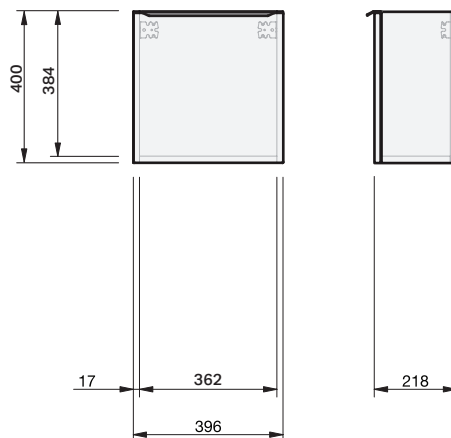

Ivy 50 1D Wall 400

CABINET SPECIFICATION

Product Features

Product Code	Console Vanity / 9240 Benchtop Vanity / 9240BT
Product Description	Ivy - Wall - 400
Drawer Configuration	1 Door
Notes	Drawings depict cabinet only

IMPORTANT NOTE: Throughout this guide, dimensions may vary by ± 2 mm. Please read the installation manual for detailed information on installing the product. St. Michel pursues a policy of continuing improvement in design and manufacturing of its products. The right is therefore reserved to vary specifications without notice.