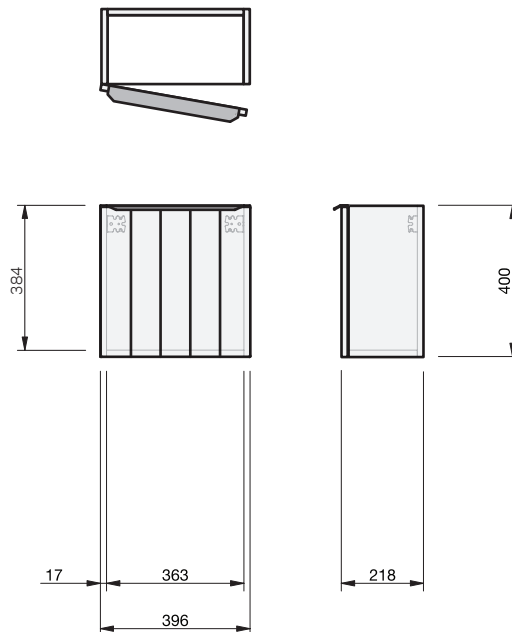

Savoy 22

1D Wall 400

CABINET SPECIFICATION

Product Features

Product Code	Console Vanity / 9112 Benchtop Vanity / 9112BT
Product Description	Savoy - Wall - 400
Drawer Configuration	1 Door
Notes	Drawings depict cabinet only

IMPORTANT NOTE: Throughout this guide, dimensions may vary by ± 2 mm. Please read the installation manual for detailed information on installing the product. St. Michel pursues a policy of continuing improvement in design and manufacturing of its products. The right is therefore reserved to vary specifications without notice.