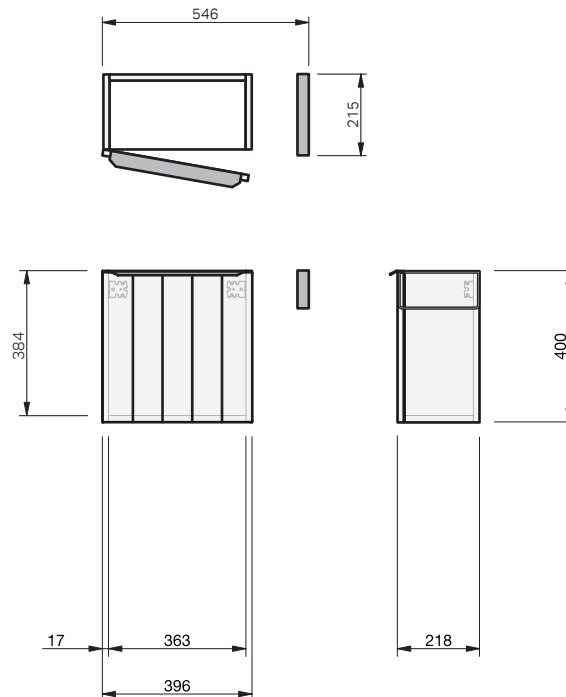

Savoy 22 1D Wall 550

CABINET SPECIFICATION

Product Features

Product Code	Console Vanity / 9113 Benchtop Vanity / 9113BT
Product Description	Savoy - Wall - 550
Drawer Configuration	1 Door
Notes	Drawings depict cabinet only

IMPORTANT NOTE: Throughout this guide, dimensions may vary by ± 2 mm. Please read the installation manual for detailed information on installing the product. St. Michel pursues a policy of continuing improvement in design and manufacturing of its products. The right is therefore reserved to vary specifications without notice.