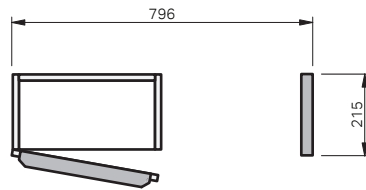

Savoy 22

1D Wall 800

CABINET SPECIFICATION

Product Features

| | |
|----------------------|---|
| Product Code | Console Vanity / 9114 Benchtop Vanity / 9114BT |
| Product Description | Savoy - Wall - 800 |
| Drawer Configuration | 1 Door |
| Notes | Drawings depict cabinet only |

IMPORTANT NOTE: Throughout this guide, dimensions may vary by ± 2 mm. Please read the installation manual for detailed information on installing the product. St. Michel pursues a policy of continuing improvement in design and manufacturing of its products. The right is therefore reserved to vary specifications without notice.