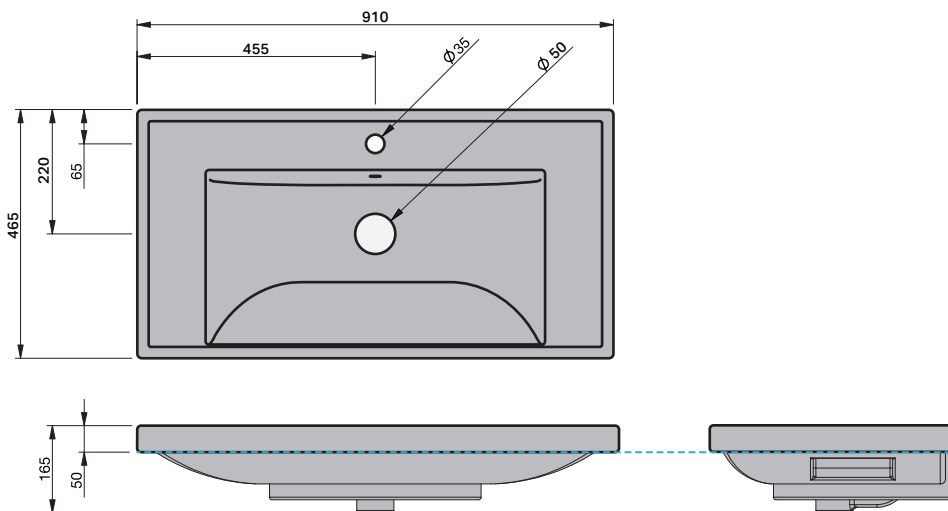

ML Shelf 900

BASIN SPECIFICATION

Product Features

Product Code	2308
Type of basin	Console
Material of basin	Ceramic
Capacity of basin	5.5 litre
Overflow Configuration	Overflow supplied
Colour options	White Gloss
Standard Tap Size	35mm
Standard Waste Size	32mm
Basin Depth	110mm

- Can be wall hung.
- The basin must be sealed to the top with an acetic cured silicone sealant.
- Epoxy type sealants must not be used.

INDICATES TOP SURFACE -----

IMPORTANT NOTE: Throughout this guide, dimensions may vary by ± 5 mm. Please read the installation manual for detailed information on installing the product. St. Michel pursues a policy of continuing improvement in design and manufacturing of its products. The right is therefore reserved to vary specifications without notice.