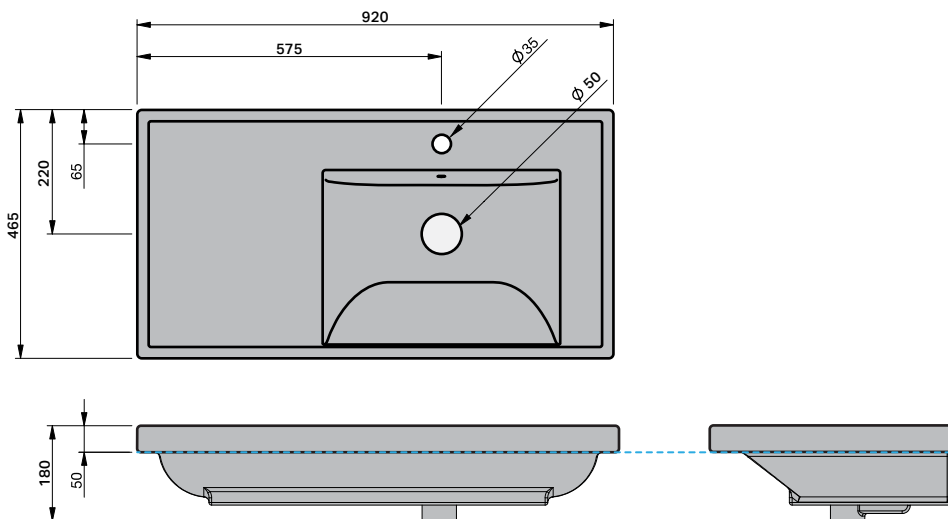

ML Shelf 900 RH

BASIN SPECIFICATION

Product Features

Product Code	2310
Type of basin	Console
Material of basin	Ceramic
Capacity of basin	4.0 litre
Overflow Configuration	Overflow supplied
Colour options	White Gloss
Standard Tap Size	35mm
Standard Waste Size	32mm
Basin Depth	120mm

- Can be wall hung.
- The basin must be sealed to the top with an acetic cured silicone sealant.
- Epoxy type sealants must not be used.

INDICATES TOP SURFACE -----

IMPORTANT NOTE: Throughout this guide, dimensions may vary by ± 5 mm. Please read the installation manual for detailed information on installing the product. St. Michel pursues a policy of continuing improvement in design and manufacturing of its products. The right is therefore reserved to vary specifications without notice.