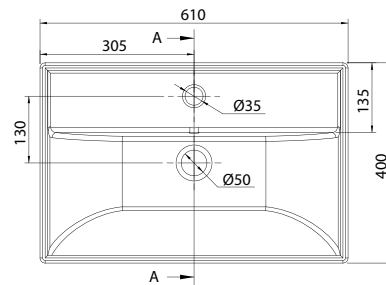

ML 600 Slim

BASIN SPECIFICATION

Product Features

Product Code	2304
Type of basin	Console
Material of basin	Ceramic
Capacity of basin	5.5 litre
Overflow Configuration	Overflow supplied
Colour options	White Gloss
Standard Tap Size	35mm
Standard Waste Size	32mm
Basin Depth	110mm

- Can be wall hung.
- The basin must be sealed to the top with an acetic cured silicone sealant.
- Epoxy type sealants must not be used.

IMPORTANT NOTE: Throughout this guide, dimensions may vary by ± 5 mm. Please read the installation manual for detailed information on installing the product. St. Michel pursues a policy of continuing improvement in design and manufacturing of its products. The right is therefore reserved to vary specifications without notice.