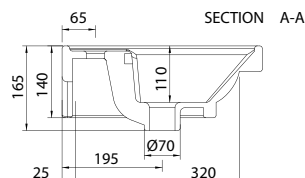

ML 600 Slim

BASIN SPECIFICATION

Product Features

Product Code	2304
Type of basin	Console
Material of basin	Ceramic
Capacity of basin	5.5 litre
Overflow Configuration	Overflow supplied
Colour options	White Gloss
Standard Tap Size	35mm
Standard Waste Size	32mm
Basin Depth	110mm

- Can be wall hung.
- The basin must be sealed to the top with an acetic cured silicone sealant.
- Epoxy type sealants must not be used.

IMPORTANT NOTE: Throughout this guide, dimensions may vary by ± 5 mm. Please read the installation manual for detailed information on installing the product. St. Michel pursues a policy of continuing improvement in design and manufacturing of its products. The right is therefore reserved to vary specifications without notice.