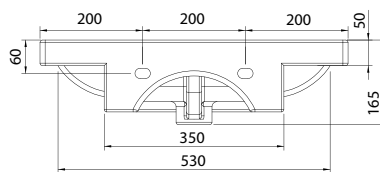

ML 600 Slim

BASIN SPECIFICATION

Product Features

Product Code	2304
Type of basin	Console
Material of basin	Ceramic
Capacity of basin	5.5 litre
Overflow Configuration	Overflow supplied
Colour options	White Gloss
Standard Tap Size	35mm
Standard Waste Size	32mm
Basin Depth	110mm

- Can be wall hung.
- The basin must be sealed to the top with an acetic cured silicone sealant.
- Epoxy type sealants must not be used.

IMPORTANT NOTE: Throughout this guide, dimensions may vary by ± 5 mm. Please read the installation manual for detailed information on installing the product. St. Michel pursues a policy of continuing improvement in design and manufacturing of its products. The right is therefore reserved to vary specifications without notice.