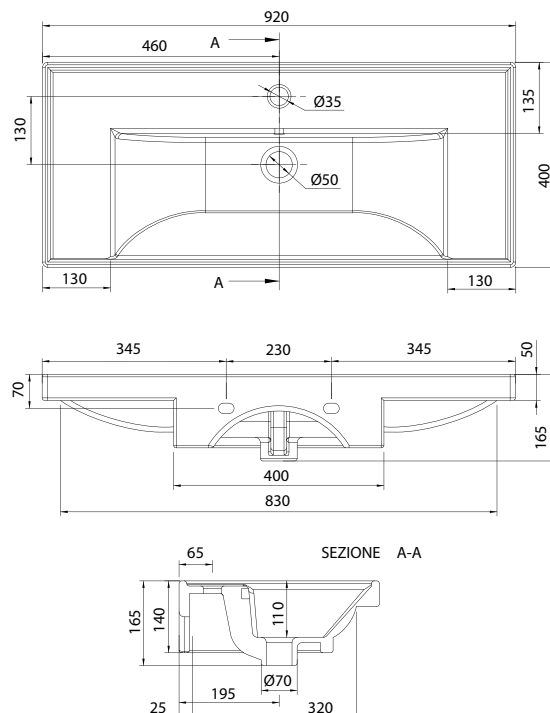

ML 900 Slim

BASIN SPECIFICATION

Product Features

Product Code	2305
Type of basin	Console
Material of basin	Ceramic
Capacity of basin	5.5 litre
Overflow Configuration	Overflow supplied
Colour options	White Gloss
Standard Tap Size	35mm
Standard Waste Size	32mm
Basin Depth	110mm

- Can be wall hung.
- The basin must be sealed to the top with an acetic cured silicone sealant.
- Epoxy type sealants must not be used.

IMPORTANT NOTE: Throughout this guide, dimensions may vary by ± 5 mm. Please read the installation manual for detailed information on installing the product. St. Michel pursues a policy of continuing improvement in design and manufacturing of its products. The right is therefore reserved to vary specifications without notice.