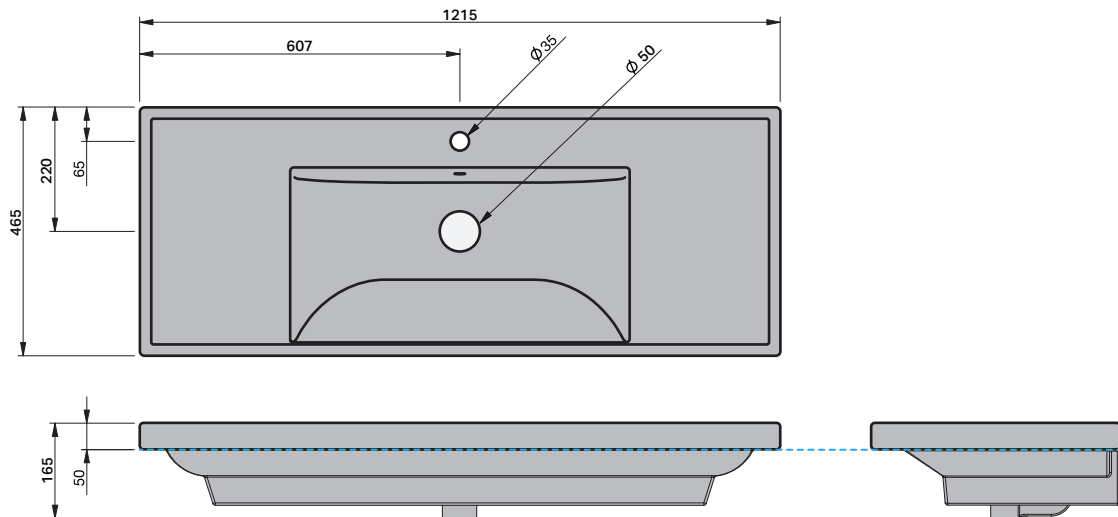

## BASIN SPECIFICATION

### Product Features

Product Code	2311
Type of basin	Console
Material of basin	Ceramic
Capacity of basin	5.5 litre
Overflow Configuration	Overflow supplied
Colour options	White Gloss
Standard Tap Size	35mm
Standard Waste Size	32mm
Basin Depth	120mm

- Can be wall hung.
- The basin must be sealed to the top with an acetic cured silicone sealant.
- Epoxy type sealants must not be used.

INDICATES TOP SURFACE -----

**IMPORTANT NOTE:** Throughout this guide, dimensions may vary by  $\pm 5$ mm. Please read the installation manual for detailed information on installing the product. St. Michel pursues a policy of continuing improvement in design and manufacturing of its products. The right is therefore reserved to vary specifications without notice.