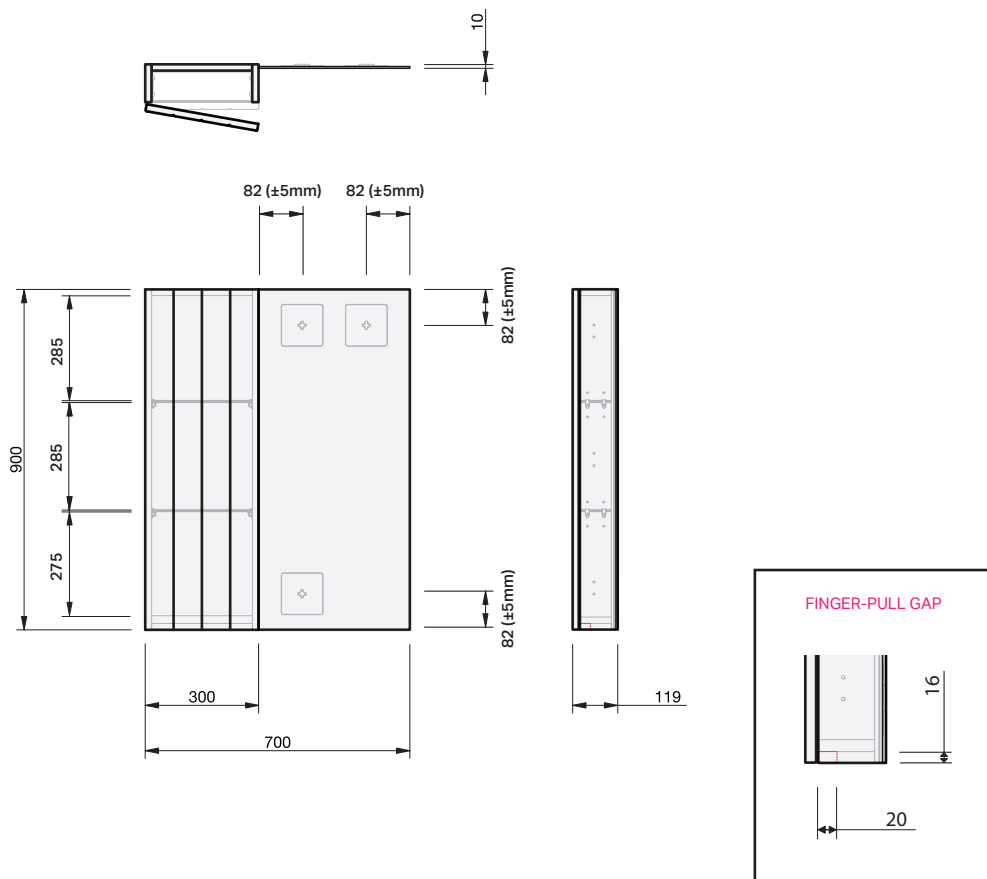

Savoy 1D 700 Left

MIRROR SPECIFICATION

Product Features

Product Code	9157L
Product Description	Savoy Mirror - 700 Left
Drawer Configuration	1 Door
Notes	

INDICATES FINGER-PULL GAP -----

IMPORTANT NOTE: Throughout this guide, dimensions may vary by ± 2mm. Tolerance for bracket position is ± 5mm. Please read the installation manual for detailed information on installing the product. St. Michel pursues a policy of continuing improvement in design and manufacturing of its products. The right is therefore reserved to vary specifications without notice.