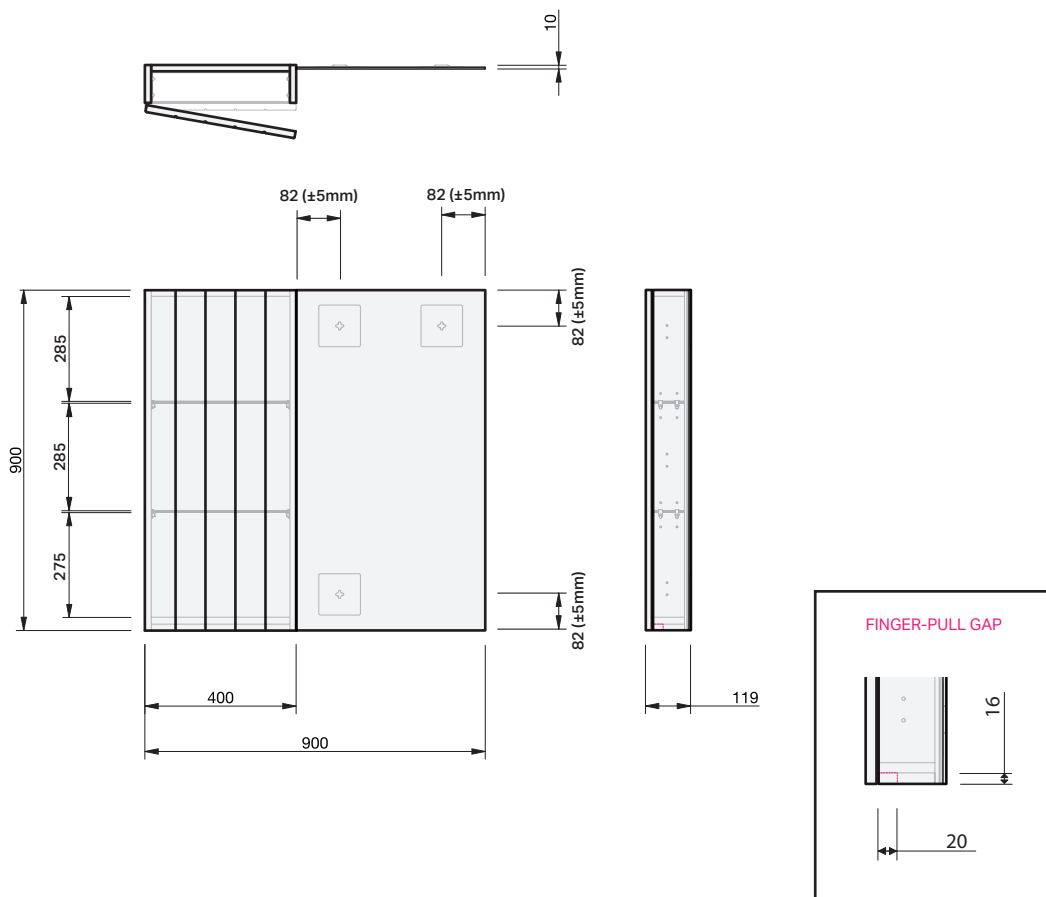

Savoy 1D 900 Left

MIRROR SPECIFICATION

Product Features

Product Code	9158L
Product Description	Savoy Mirror - 900 Left
Drawer Configuration	1 Door
Notes	

INDICATES FINGER-PULL GAP -----

IMPORTANT NOTE: Throughout this guide, dimensions may vary by ± 2 mm. Tolerance for bracket position is ± 5 mm. Please read the installation manual for detailed information on installing the product. St. Michel pursues a policy of continuing improvement in design and manufacturing of its products. The right is therefore reserved to vary specifications without notice.